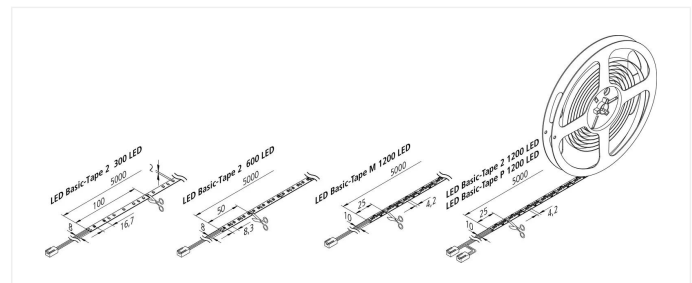

Basic Tape 2

	120°	Ø	20W	40W	80W	120W
0,5m		650	812 lx	1524 lx	2972 lx	4572 lx
1,0m		1300	203 lx	381 lx	743 lx	1143 lx
1,5m		1950	90 lx	169 lx	330 lx	507 lx
2,0m		2600	51 lx	95 lx	186 lx	285 lx
2,5m		3250	32 lx	61 lx	119 lx	183 lx