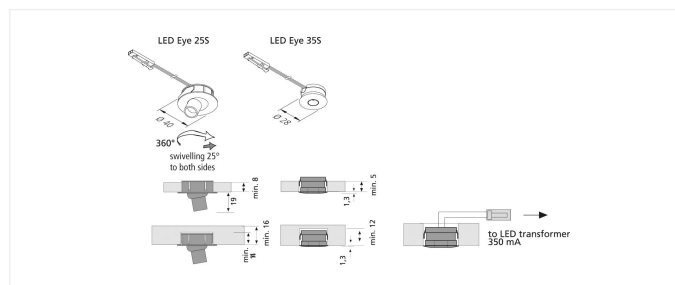

Eye 25S

Small, 25° swivel and tilt recessed furniture luminaire with a narrow beam LED Eye 25S 1W cw anodized aluminium

Description:

recessed LED spotlight, aluminum-anodised housing, connecting cable 1.8m with LED 350 plug, quick and easy installation with snap-in hooks, optional accessories: dimmable transformer for phase dimmer or 1-10V dimmer, colour appearance cool white approx. 5000K

Connection: LED-Trafo DC 350mA
Life: L70/B10 >= 60.000h
Light colour: 5000K cool white
Beam angle: 25°
Energy efficiency: LED 105 lm/W; luminaire 94 lm
Energy efficiency class: F
Colour rendering: Ra/CRI >= 80
Symbols: CE, MM, UL, IP20, SK III
EAN-No.: 4,05E+12
Weight: 0,04 kg

Eye 25S

25°	Ø	ww	cw
0,5m	240	2040 lx	2720 lx
1,0m	480	510 lx	680 lx
1,5m	720	227 lx	302 lx
2,0m	960	128 lx	170 lx
2,5m	1200	82 lx	109 lx

Drilling hole

35mm

Order number:
20202150147

limited availability

available versions