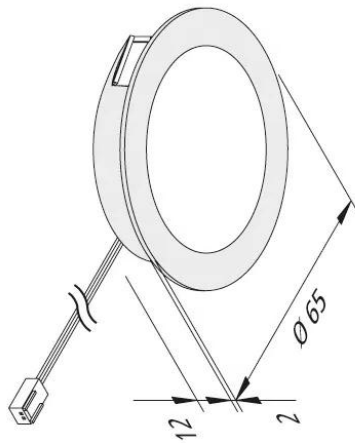

use spacer min. 50 mm at insulation