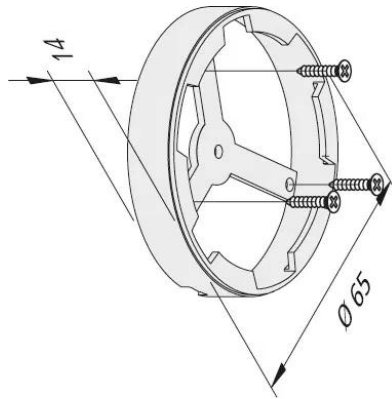

use spacer min. 50 mm at insulation