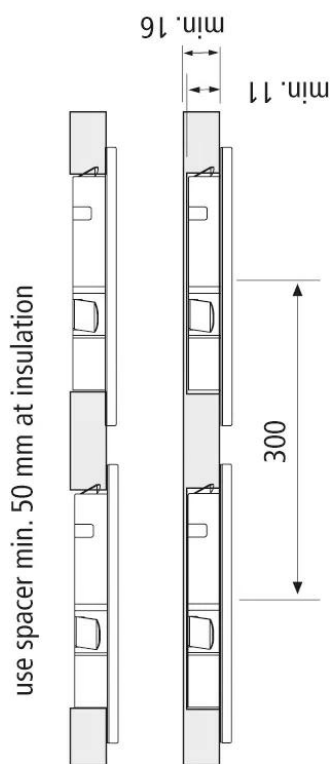

use spacer min. 50 mm at insulation

with mounting spring