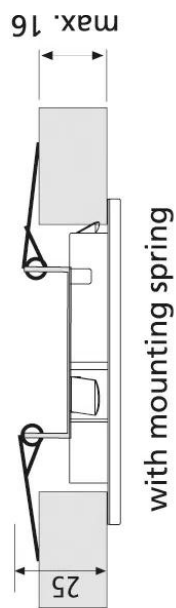

AR 78

Powerful, flat aluminium recessed luminaire round AR 78-LED 7,5W ww white

Description:

LED recessed spotlight, aluminum housing, connecting cable 2.5m with LED 24-plug, light color warm white approx. 3000K, quick and easy installation with snap-in hooks, optional accessories: dimming controller with radio remote control, WiFi app, DALI or 1-10V dimmer, mounting spring for screwing on for secure hold in lightweight ceilings

Connection: LED-Trafo DC 24V
Life: L70/B10 >= 60.000h
Light colour: 3000K warm white
Beam angle: 80°
Energy efficiency: LED: 90 lm/W; luminaire: 450 lm (60 lm/W)
Energy efficiency class: G
Colour rendering: Ra/CRI >= 98
Symbols: CE, MM, UL, IP44, SK III
EAN-No.: 4,05E+12
Weight: 0,115 kg

AR 78 / AQ 78

	80°	Ø	ww	nw
0,5m		500	888 lx	960 lx
1,0m		1000	222 lx	240 lx
1,5m		1500	99 lx	107 lx
2,0m		2000	56 lx	60 lx
2,5m		2500	36 lx	38 lx

Drilling hole

78mm

Order number:
61001430201

article in stock

available versions

Choose from the options below. The currently selected one is highlighted in color.

article number	description	colour of housing	light colour
61001430201	AR 78-LED 7,5W ww white	White	3000K warm white
61001430203	AR 78-LED 7,5W ww black	Black	3000K warm white
61001430208	AR 78-LED 7,5W ww stainless steel look	Stainless steel	3000K warm white
61001430301	AR 78-LED 7,5W nw white	White	4000K neutral white
61001430303	AR 78-LED 7,5W nw black	Black	4000K neutral white
61001430308	AR 78-LED 7,5W nw stainless steel look	Stainless steel	4000K neutral white