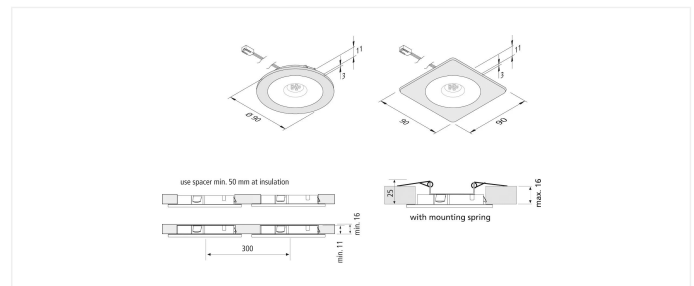

Connection: LED-Trafo DC 24V
Life: L70/B10 >= 60.000h
Light colour: 3000K warm white
Beam angle: 80°
Energy efficiency: LED: 90 lm/W; luminaire: 450 lm (60 lm/W)
Energy efficiency class: G
Colour rendering: Ra/CRI >= 98
Symbols: CE, MM, UL, IP44, SK III
EAN-No.: 4,05E+12
Weight: 0,115 kg

Special features:

- flush mounting in 16mm panels
- metal casing
- genuine glass cover
- with mounting spring also ideal for the use in plasterboard ceilings
- glare-free with recessed reflector and clear diffuser

AR 78 / AQ 78

	80°	Ø	ww	nw
0,5m		500	888 lx	960 lx
1,0m		1000	222 lx	240 lx
1,5m		1500	99 lx	107 lx
2,0m		2000	56 lx	60 lx
2,5m		2500	36 lx	38 lx

Drilling hole

78mm

Order number:
61001430201

article in stock