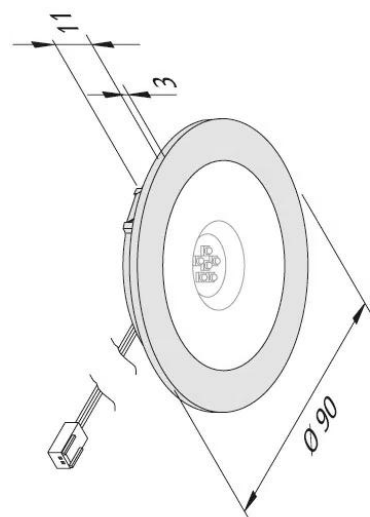

use spacer min. 50 mm at insulation

with mounting spring