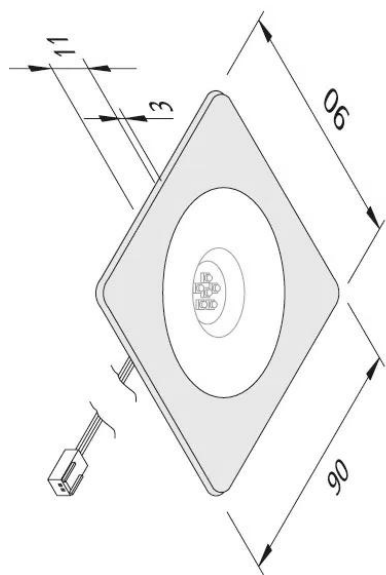

use spacer min. 50 mm at insulation

with mounting spring