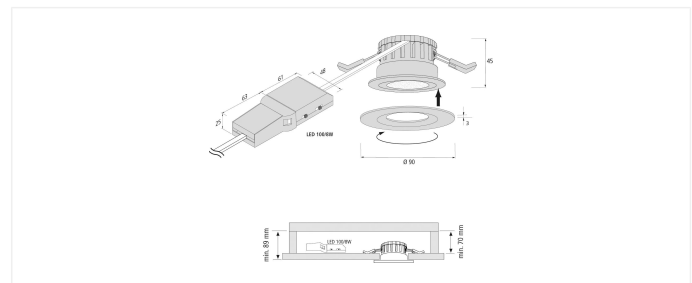

Connection:	220 - 240V / 50 - 60Hz
Life:	L70/B10 >= 50.000h
Light colour:	3000 / 4000K adjustable
Beam angle:	60°
Energy efficiency:	luminaire: 565 / 880 lm (116 / 111 lm/W)
Energy efficiency class:	F
Colour rendering:	Ra/CRI >= 80
Symbols:	CE, MM, VDE-GS, IP65, SK II
EAN-No.:	4,05E+12
Weight:	0,22 kg

Special features:

- two power levels switchable on the spotlight (5/8W)
- four colour appearances switchable on the spotlight (xw/ww/nw/xc)
- direct connection to 230V with integrated through-wiring or Wieland/Adels plug
- thanks to IP65 ideally suited for applications with increased protection rating (general moisture, e.g. bathroom and kitchen areas)
- recommended phase dimmer: Busch-Jaeger 6523U-102, Jung 266GDE or GIRA 117600/103
- please order decorative ring in white, black, polished chrome or stainless steel look separately

Eco R 68 8W

60°	Ø	xw	ww	nw	xc
0,5m	340	3844 lx	4140 lx	4352 lx	4056 lx
1,0m	680	961 lx	1035 lx	1088 lx	1014 lx
1,5m	1020	427 lx	460 lx	484 lx	451 lx
2,0m	1360	240 lx	259 lx	272 lx	254 lx
2,5m	1700	154 lx	166 lx	174 lx	162 lx

Drilling hole

68-80 mm

Order number:
20807081001

article in stock

available versions

Choose from the options below. The currently selected one is highlighted in color.

article number	description
20807081001	Eco R 68 module 5/8W xw/ww/nw/xc