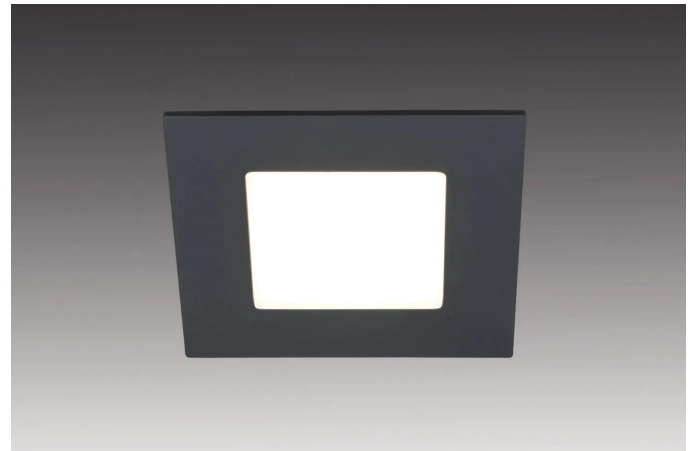

Dynamic FQ 68

Flat recessed luminaire square with adjustable colour appearance Dynamic FQ 68-LED 4W black

Description:

LED recessed spotlight with planar light, plastic housing, connecting cable 2.5m with dynamic plug, light color adjustable between approx. 2700K and 5000K, quick and easy installation with snap-in hooks, optional accessories: mounting spring for a secure hold in lightweight ceilings, surface-mounting ring for installation without mounting hole, control via radio remote control or WiFi controller

Connection: LED-Trafo DC 24V
Life: L70/B10 >= 50.000h
Light colour: 2700 - 5000K (Dynamic) adjustable
Beam angle: 110°
Energy efficiency: LED: 113 lm/W; luminaire: 270 lm (68 lm/W)
Energy efficiency class: G
Colour rendering: Ra/CRI >= 93
Symbols: CE, MM, UL, IP44, SK III
EAN-No.: 4,05E+12
Weight: 0,07 kg

Special features:

- flush mounting in 16mm panels
- no visible luminous spots
- light colour adjustable between approx. 2700K (xw) and 5000K (cw)

Dynamic FR-/FQ 68

	110°	Ø	ww	nw	cw
0,5m		620	372 lx	400 lx	444 lx
1,0m		1240	93 lx	100 lx	111 lx
1,5m		1860	41 lx	44 lx	49 lx
2,0m		2480	23 lx	25 lx	28 lx
2,5m		3100	15 lx	16 lx	18 lx

Drilling hole

68mm

Order number:
61001660103

limited availability

available versions

Choose from the options below. The currently selected one is highlighted in color.

article number	description	colour of housing
61001660103	Dynamic FQ 68-LED 4W black	Black
61001660108	Dynamic FQ 68-LED 4W stainless steel	Stainless steel