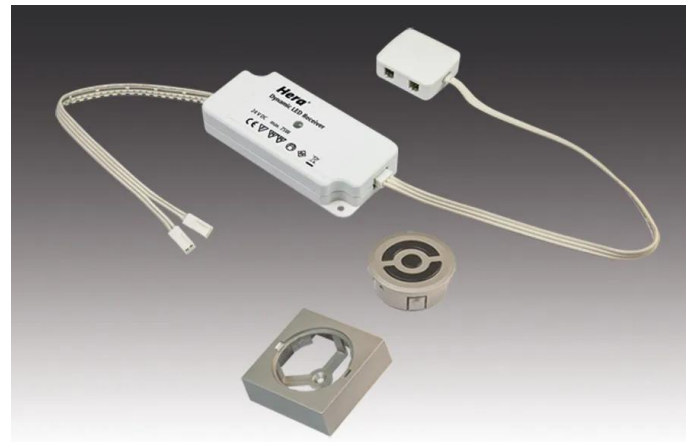

24V Dynamic-Controller

Light control for colour temperature 24V Dynamic-Controller radio 75W incl. recessed remote control stainless steel look