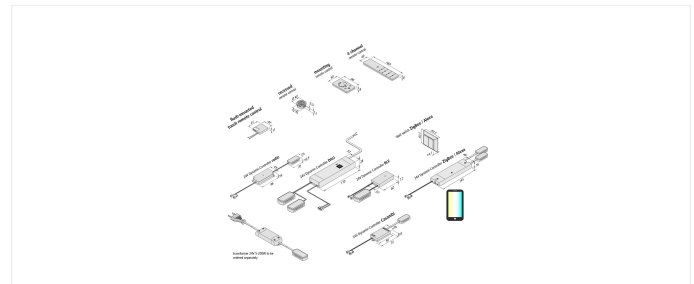

Connection: LED-Trafo DC 24V

Symbols: CE, MM, IP20, SK III

EAN-No.: 4,05E+12

Weight: 0,08 kg

Special features:

Connection: 24V DC / for Dynamic luminaires with Dynamic plug
Other:

- easy plug-in connection for new or existing installations
- with memory function (after disconnection from the mains, the previous dimming status is restored)
- Radio remote controls for dimming, switching and colour setting
- flush-mounted touch remote control for dimming, switching and colour setting with customary push button (operating distance 15m / less for walls and ceilings)
- 4 channel remote control with master button and wall mounting combinable with dim controllers
- surface mounted remote control with wall mounting
- recessed remote control for wood with 35mm cut-out, depth min. 12mm incl. mounting housing stainless steel look or for use in standard sockets
- multiple radio controllers can be activated simultaneously using one remote control
- all controllers with „Soft Off“ and „Multicontrol“ (it is possible to program up to 7 remote controls to one controller)
- DALI controller
- for connection to complex controls or bus systems
- BLE Controller (Bluetooth Low Energy)
- controllable via any iOS or Android smartphone or tablet (with free Meshle app)
- Indoor range up to 15m (Mesh network)
- freely programmable scenes
- very easy installation due to plug & play components and plug-in systems
- can be used individually as a stand-alone control
- up to 30 controllers automatically connect to each other and can be controlled via Bluetooth in the app
- incl. timer function (individual switch-on and switch-off times)