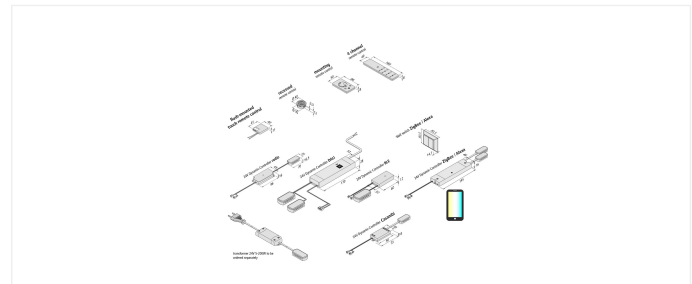

Connection: LED-Trafo DC 24V

Symbols: CE, MM, IP20, SK III

EAN-No.: 4,05E+12

Weight: 0,105 kg

Special features:

Connection: 24V DC / for Dynamic luminaires with Dynamic plug
Other:

- easy plug-in connection for new or existing installations
- with memory function (after disconnection from the mains, the previous dimming status is restored)
- Radio remote controls for dimming, switching and colour setting
- flush-mounted touch remote control for dimming, switching and colour setting with customary push button (operating distance 15m / less for walls and ceilings)
- 4 channel remote control with master button and wall mounting combinable with dim controllers
- surface mounted remote control with wall mounting
- recessed remote control for wood with 35mm cut-out, depth min. 12mm incl. mounting housing stainless steel look or for use in standard sockets
- multiple radio controllers can be activated simultaneously using one remote control
- all controllers with „Soft Off“ and „Multicontrol“ (it is possible to program up to 7 remote controls to one controller)
- DALI controller
- for connection to complex controls or bus systems
- BLE Controller (Bluetooth Low Energy)
- controllable via any iOS or Android smartphone or tablet (with free Meshle app)
- Indoor range up to 15m (Mesh network)
- freely programmable scenes
- very easy installation due to plug & play components and plug-in systems
- can be used individually as a stand-alone control
- up to 30 controllers automatically connect to each other and can be controlled via Bluetooth in the app
- incl. timer function (individual switch-on and switch-off times)