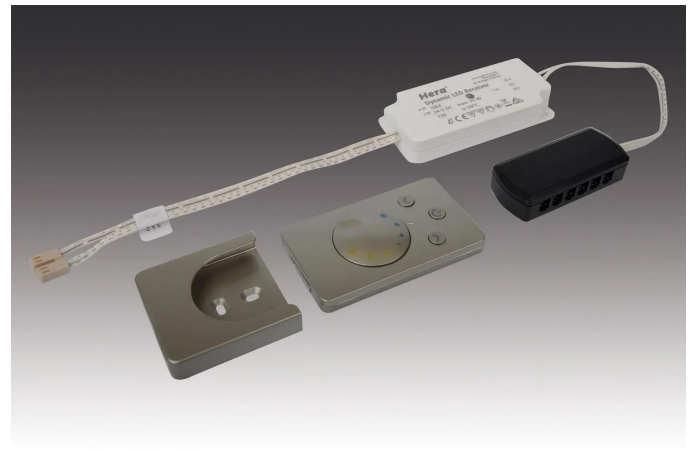

24V Dynamic-Controller

Light control for colour temperature 24V Dynamic-Controller radio 75W incl. surface mounted remote control stainless steel look