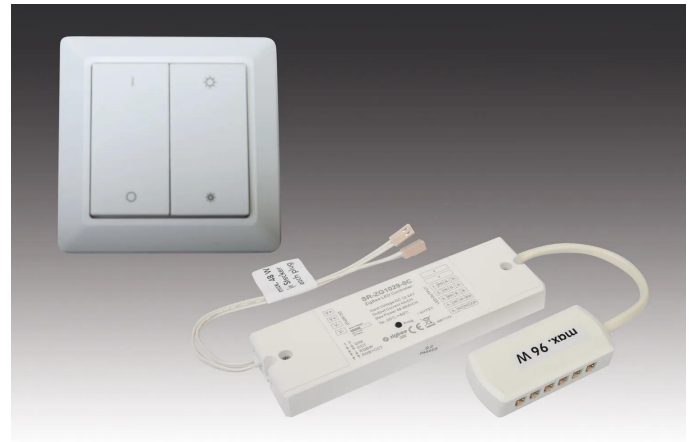

24V Dim-Controller

Light control Wall switch Dim ZigBee / Alexa white + Controller 96W

Description:

wall switch Dim, can be used with a random number of Zigbee / Alexa controller, with Piezo-switch / without battery, can be attached with screws or with the included adhesive pad and is compatible with the following switch programmes: BERKER S1, B1, B3, B7 Glas / GIRA Standard 55, E2, Event, Esprit / JUNG A500, Aplus / MERTEN M-smart, M-Arc, M-Plan