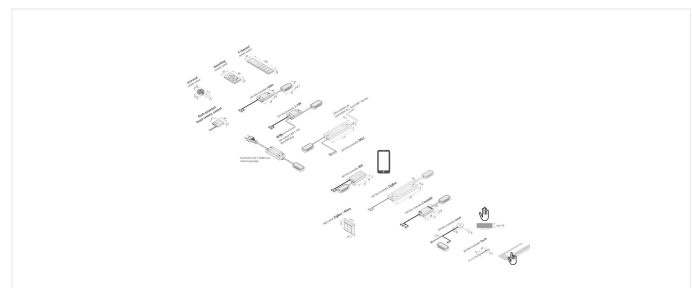

Connection: LED-Trafo DC 24V

Symbols: CE, MM, IP20, SK III

EAN-No.: 4,05E+12

Weight: 0,136 kg

Special features:

- Connection: 24V DC / for luminaires with LED 24 plug Other:
 - o easy plug-in connection for new or existing installations
 - o with memory function (after disconnection from the mains, the previous dimming status is restored)
- Radio remote controls for dimming and switching
- o flush-mounted touch remote control to dim and switch with customary push-button (operating distance 15m / less for walls and ceilings)
- o 4 channel remote control with master button and wall mounting also combinable with Dynamic controllers?
- o surface mounted remote control with wall mounting
- o recessed remote control for wood with 35mm cut-out, depth min. 12mm incl. mounting housing stainless steel look or for use in standard sockets
- o multiple radio controllers can be activated simultaneously using one remote control or per channel
- o all controllers with „Soft Off“ and „Multicontrol“ (max. 7 different radio transmitters can be used with one controller)
- DALI controller
- o for connection to complex controls or bus systems
- BLE Controller (Bluetooth Low Energy)
- o controllable via any iOS or Android smartphone or tablet (with free Meshle app)
- o Indoor range up to 15m (Mesh network)
- o freely programmable scenes
- o very easy installation due to plug & play components and plug-in systems
- o can be used individually as a stand-alone control
- o up to 30 controllers automatically connect to each other and can be controlled via Bluetooth in the app
- o incl. timer function (individual switch-on and switch-off times)
- Sonar Controller for invisible switching and dimming behind