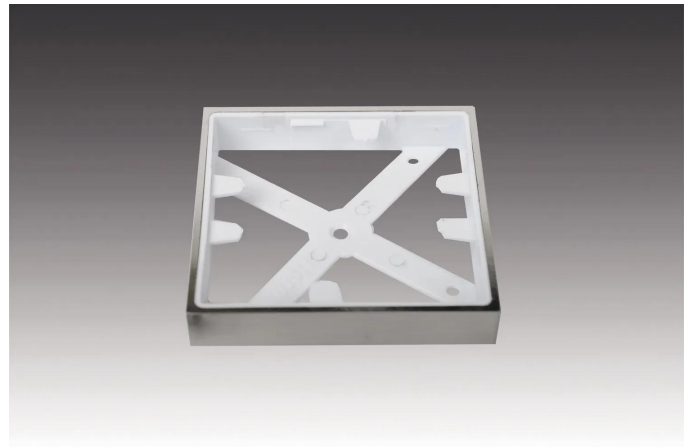

Accessories recessed LED luminaire

Mounting ring AQ 68 stainless steel

Description:
mounting ring AQ 68, incl. screws for the installation without mounting hole

Symbols: CE, MM
EAN-No.: 4,05E+12
Weight: 0,012 kg

Order number:
20501022008

limited availability

available versions

Choose from the options below. The currently selected one is highlighted in color.

article number	description	drilling diameter	colour of housing	connection
20501021506	Mounting ring R 55 matt chrome	-	-	-
20501021508	Mounting ring R 55 stainless steel	-	-	-
20501021106	Mounting ring R 68 matt chrome	-	-	-
20501021108	Mounting ring R 68 stainless steel look	-	-	-
20501021803	Mounting ring R 68 black	-	-	-
20501021206	Mounting ring Q 68 matt chrome	-	-	-
20501021208	Mounting ring Q 68 stainless steel look	-	-	-
20501021203	Mounting ring Q 68 black	-	-	-
61500030121	Mounting spring AR 35	-	-	-
61500030111	Mounting spring AR 45	-	-	-
61500030101	Mounting spring AR/AQ/FAR/FAQ/ 68-78	68-78mm	-	-
61500030131	Mounting spring HV 68/78	68-78mm	-	-
20501021406	Adapter ring SR 68 round matt chrome	-	-	-
20501021408	Adapter ring SR 68 round stainless steel look	-	-	-
20501021401	Adapter ring SR 68 round white	-	-	-
20501021416	Adapter ring SR 68 square matt chrome	-	-	-
20501021418	Adapter ring SR 68 square stainless steel	-	-	-
20501021411	Adapter ring SR 68 square white	-	-	-
20501021908	Mounting ring AR 68 stainless steel	-	-	-
20501021903	Mounting ring AR 68 black	-	-	-
20501022008	Mounting ring AQ 68 stainless steel	-	-	-
20501022003	Mounting ring AQ 68 black	-	-	-
20501022108	Mounting ring AR 58 stainless steel look	-	Stainless steel	-
20501022103	Mounting ring AR 58 black	-	Black	-
20501022201	Decor ring Eco R 68 round white	-	White	-
20501022203	Decor ring Eco R 68 round black	-	Black	220 - 240V / 50 - 60Hz
20501022204	Decor ring Eco R 68 round chrome	-	Matt chrome	220 - 240V / 50 - 60Hz
20501022208	Decor ring Eco R 68 round stainless steel look	-	Stainless steel	220 - 240V / 50 - 60Hz