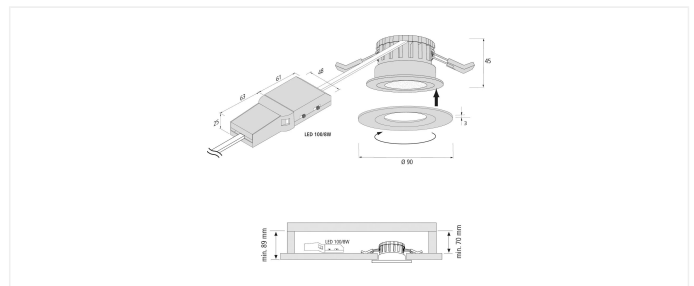

Accessories recessed LED luminaire

Mounting ring AQ 68 stainless steel

Description:
mounting ring AQ 68, incl. screws for the installation without mounting hole

Symbols: CE, MM
EAN-No.: 4,05E+12
Weight: 0,012 kg

Order number:
20501022008

limited availability

available versions

Choose from the options below. The currently selected one is highlighted in color.

article number	description	drilling diameter	colour of housing	connection
20501021506	Mounting ring R 55 matt chrome	-	-	-
20501021508	Mounting ring R 55 stainless steel	-	-	-
20501021106	Mounting ring R 68 matt chrome	-	-	-
20501021108	Mounting ring R 68 stainless steel look	-	-	-
20501021803	Mounting ring R 68 black	-	-	-
20501021206	Mounting ring Q 68 matt chrome	-	-	-
20501021208	Mounting ring Q 68 stainless steel look	-	-	-
20501021203	Mounting ring Q 68 black	-	-	-
61500030121	Mounting spring AR 35	-	-	-
61500030111	Mounting spring AR 45	-	-	-
61500030101	Mounting spring AR/AQ/FAR/FAQ/ 68-78	68-78mm	-	-
61500030131	Mounting spring HV 68/78	68-78mm	-	-
20501021406	Adapter ring SR 68 round matt chrome	-	-	-
20501021408	Adapter ring SR 68 round stainless steel look	-	-	-
20501021401	Adapter ring SR 68 round white	-	-	-
20501021416	Adapter ring SR 68 square matt chrome	-	-	-
20501021418	Adapter ring SR 68 square stainless steel	-	-	-
20501021411	Adapter ring SR 68 square white	-	-	-
20501021908	Mounting ring AR 68 stainless steel	-	-	-
20501021903	Mounting ring AR 68 black	-	-	-
20501022008	Mounting ring AQ 68 stainless steel	-	-	-
20501022003	Mounting ring AQ 68 black	-	-	-
20501022108	Mounting ring AR 58 stainless steel look	-	Stainless steel	-
20501022103	Mounting ring AR 58 black	-	Black	-
20501022201	Decor ring Eco R 68 round white	-	White	-
20501022203	Decor ring Eco R 68 round black	-	Black	220 - 240V / 50 - 60Hz
20501022204	Decor ring Eco R 68 round chrome	-	Matt chrome	220 - 240V / 50 - 60Hz
20501022208	Decor ring Eco R 68 round stainless steel look	-	Stainless steel	220 - 240V / 50 - 60Hz