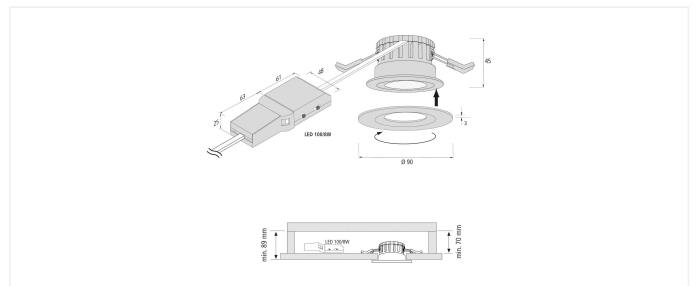

Order number:
20501021206

limited availability