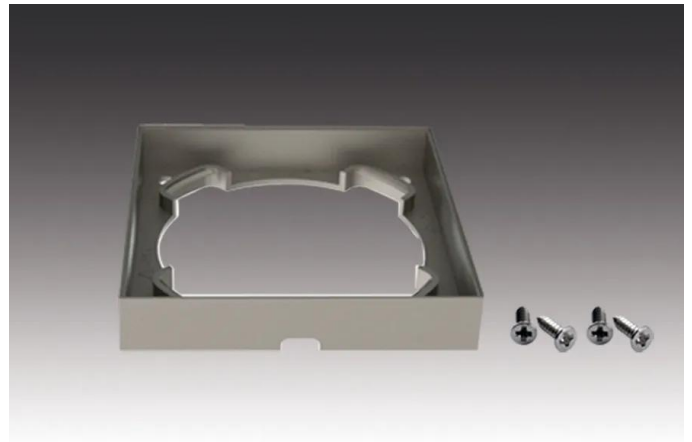

Order number:
20501021206

limited availability