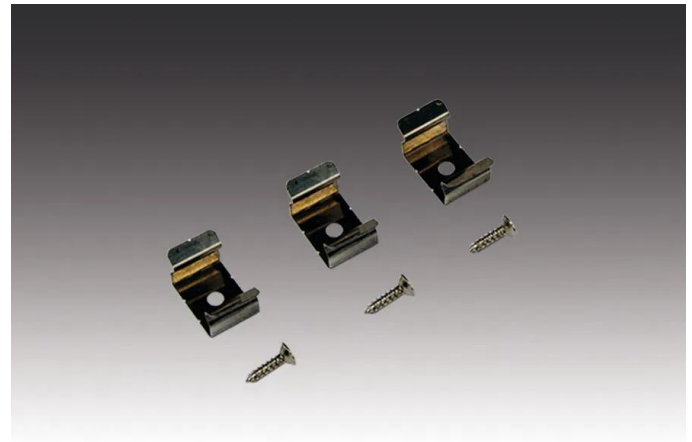

Accessories BasicLite F

BasicLite F set of mounting clip BasicLite F metal version

Description:
mounting clip BasicLite F

Symbols: CE, IP20
EAN-No.: 4,05E+12
Weight: 0,02 kg

Order number:
20204010840

limited availability

available versions

Choose from the options below. The currently selected one is highlighted in color.

article number	description	connection	protection class
21538010318	LW 43/1800 mains cable with Euro plug 1,8m	220 - 240V / 50 - 60Hz	SK2
21538010601	LW 46/ 150 connecting cable 0,15m	220 - 240V / 50 - 60Hz	SK2
21538010603	LW 46/ 300 connecting cable 0,3m	220 - 240V / 50 - 60Hz	SK2
21538010606	LW 46/ 600 connecting cable 0,6m	220 - 240V / 50 - 60Hz	SK2
21538010612	LW 46/1200 connecting cable 1,2m	220 - 240V / 50 - 60Hz	SK2
21538010618	LW 46/1800 connecting cable 1,8m	220 - 240V / 50 - 60Hz	SK2
21538020318	LS 43/1800 mains cable with Euro plug 1,8m	220 - 240V / 50 - 60Hz	SK2
21538020601	LS 46/ 150 connecting cable 0,15m	220 - 240V / 50 - 60Hz	SK2
21538020603	LS 46/ 300 connecting cable 0,3m	220 - 240V / 50 - 60Hz	SK2
21538020606	LS 46/ 600 connecting cable 0,6m	220 - 240V / 50 - 60Hz	SK2
21538020612	LS 46/1200 connecting cable 1,2m	220 - 240V / 50 - 60Hz	SK2
21538020618	LS 46/1800 connecting cable 1,8m	220 - 240V / 50 - 60Hz	SK2
20204010840	set of mounting clip BasicLite F metal version	-	-