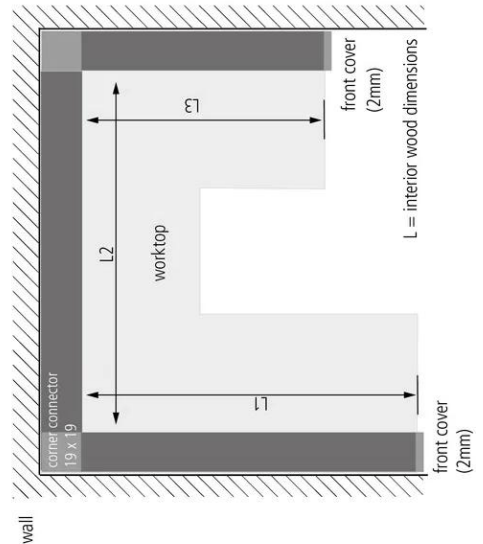

IN-Stick SF

12mm flat aluminium recessed luminaire LED IN-Stick SF 830mm 15,1W nw

Description:

Lean recessed LED luminaire with homogeneous planar light for milled groove 20mm wide and 12mm deep, housing aluminum, supply cable 2.5m with LED 24 plug, colour appearance nw (neutral white) approx. 4000K, optional accessories: dim controller with remote control, DALI or 1-10V

Special features:

- only 12mm depth of the groove
- no visible luminous spots

IN-Stick SF

	100°	Ø	ww	nw
0,5m		560	1184 lx	1268 lx
1,0m		1120	296 lx	317 lx
1,5m		1680	132 lx	141 lx
2,0m		2240	74 lx	79 lx
2,5m		2800	47 lx	51 lx

Order number:
61001550503

limited availability

available versions

Choose from the options below. The currently selected one is highlighted in color.

article number	description	light colour
61001550102	LED IN-Stick SF 330mm 5,8W ww	3000K warm white
61001550302	LED IN-Stick SF 530mm 9,6W ww	3000K warm white
61001550502	LED IN-Stick SF 830mm 15,1W ww	3000K warm white
61001550702	LED IN-Stick SF 1130mm 20,4W ww	3000K warm white
61001550103	LED IN-Stick SF 330mm 5,8W nw	4000K neutral white
61001550303	LED IN-Stick SF 530mm 9,6W nw	4000K neutral white
61001550503	LED IN-Stick SF 830mm 15,1W nw	4000K neutral white
61001550703	LED IN-Stick SF 1130mm 20,4W nw	4000K neutral white

L = interior wood dimensions

L = interior wood dimensions

L = interior wood dimensions