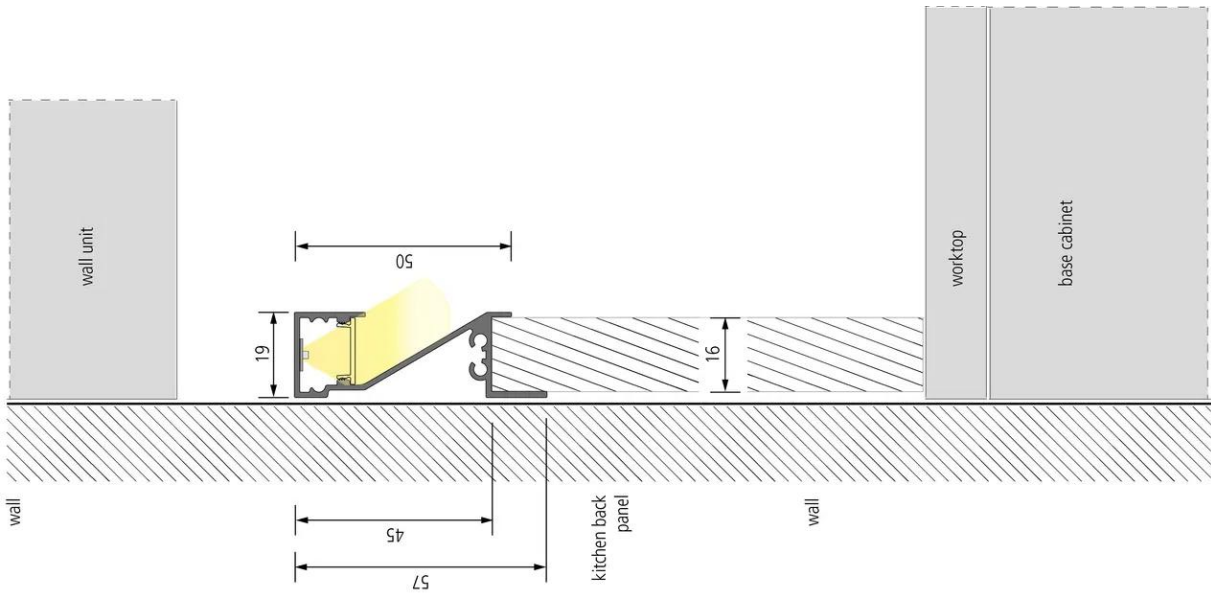

Connection: LED-Trafo DC 24V
Life: L70/B10 >= 50.000h
Light colour: 4000K neutral white
Beam angle: 100°
Energy efficiency: LED 120 lm/W; luminaire: 842 lm/m (45 lm/W)
Energy efficiency class: G
Colour rendering: Ra/CRI >= 93
Symbols: CE, MM, UL, IP44, SK III
EAN-No.: 4,05E+12
Weight: 0,21 kg

Special features:

- only 12mm depth of the groove
- no visible luminous spots

IN-Stick SF

	100°	Ø	ww	nw
0,5m		560	1184 lx	1268 lx
1,0m		1120	296 lx	317 lx
1,5m		1680	132 lx	141 lx
2,0m		2240	74 lx	79 lx
2,5m		2800	47 lx	51 lx

Order number:
61001550503

limited availability

available versions

Choose from the options below. The currently selected one is highlighted in color.

article number	description	light colour
61001550102	LED IN-Stick SF 330mm 5,8W ww	3000K warm white
61001550302	LED IN-Stick SF 530mm 9,6W ww	3000K warm white
61001550502	LED IN-Stick SF 830mm 15,1W ww	3000K warm white
61001550702	LED IN-Stick SF 1130mm 20,4W ww	3000K warm white
61001550103	LED IN-Stick SF 330mm 5,8W nw	4000K neutral white
61001550303	LED IN-Stick SF 530mm 9,6W nw	4000K neutral white
61001550503	LED IN-Stick SF 830mm 15,1W nw	4000K neutral white
61001550703	LED IN-Stick SF 1130mm 20,4W nw	4000K neutral white

L = interior wood dimensions

L = interior wood dimensions

L = interior wood dimensions