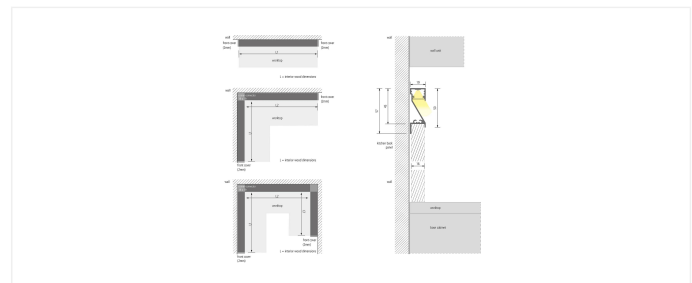

IN-Stick SF

12mm flat aluminium recessed luminaire LED IN-Stick SF 830mm 15,1W nw

Description:

Lean recessed LED luminaire with homogeneous planar light for milled groove 20mm wide and 12mm deep, housing aluminum, supply cable 2.5m with LED 24 plug, colour appearance nw (neutral white) approx. 4000K, optional accessories: dim controller with remote control, DALI or 1-10V

Connection: LED-Trafo DC 24V
Life: L70/B10 >= 50.000h
Light colour: 4000K neutral white
Beam angle: 100°
Energy efficiency: LED 120 lm/W; luminaire: 842 lm/m (45 lm/W)
Energy efficiency class: G
Colour rendering: Ra/CRI >= 93
Symbols: CE, MM, UL, IP44, SK III
EAN-No.: 4,05E+12
Weight: 0,21 kg

Special features:

- only 12mm depth of the groove
- no visible luminous spots

IN-Stick SF

	100°	Ø	ww	nw
0,5m		560	1184 lx	1268 lx
1,0m		1120	296 lx	317 lx
1,5m		1680	132 lx	141 lx
2,0m		2240	74 lx	79 lx
2,5m		2800	47 lx	51 lx

L = interior wood dimensions

L = interior wood dimensions

L = interior wood dimensions