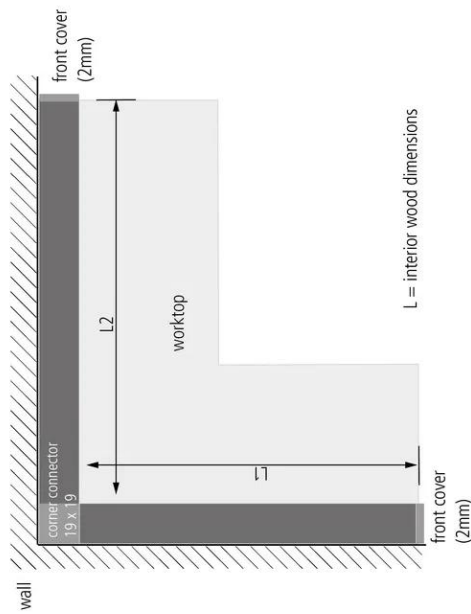

Connection: LED-Trafo DC 24V
Life: L70/B10 >= 50.000h
Light colour: 4000K neutral white
Beam angle: 100°
Energy efficiency: LED 120 lm/W; luminaire: 842 lm/m (45 lm/W)
Energy efficiency class: G
Colour rendering: Ra/CRI >= 93
Symbols: CE, MM, UL, IP44, SK III
EAN-No.: 4,05E+12
Weight: 0,21 kg

Special features:

- only 12mm depth of the groove
- no visible luminous spots

IN-Stick SF

	100°	Ø	ww	nw
0,5m		560	1184 lx	1268 lx
1,0m		1120	296 lx	317 lx
1,5m		1680	132 lx	141 lx
2,0m		2240	74 lx	79 lx
2,5m		2800	47 lx	51 lx

Order number:
61001550503

limited availability

available versions

Choose from the options below. The currently selected one is highlighted in color.

article number	description	light colour
61001550102	LED IN-Stick SF 330mm 5,8W ww	3000K warm white
61001550302	LED IN-Stick SF 530mm 9,6W ww	3000K warm white
61001550502	LED IN-Stick SF 830mm 15,1W ww	3000K warm white
61001550702	LED IN-Stick SF 1130mm 20,4W ww	3000K warm white
61001550103	LED IN-Stick SF 330mm 5,8W nw	4000K neutral white
61001550303	LED IN-Stick SF 530mm 9,6W nw	4000K neutral white
61001550503	LED IN-Stick SF 830mm 15,1W nw	4000K neutral white
61001550703	LED IN-Stick SF 1130mm 20,4W nw	4000K neutral white

L = interior wood dimensions

L = interior wood dimensions

L = interior wood dimensions