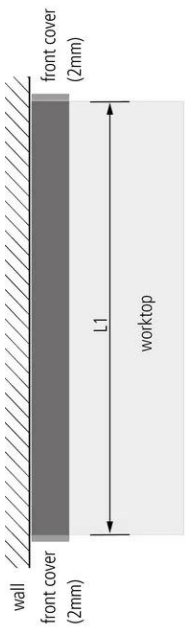

IN-Stick SF

12mm flat aluminium recessed luminaire LED IN-Stick SF 830mm 15,1W nw

Description:

Lean recessed LED luminaire with homogeneous planar light for milled groove 20mm wide and 12mm deep, housing aluminum, supply cable 2.5m with LED 24 plug, colour appearance nw (neutral white) approx. 4000K, optional accessories: dim controller with remote control, DALI or 1-10V

Special features:

- only 12mm depth of the groove
- no visible luminous spots

IN-Stick SF

	100°	Ø	ww	nw
0,5m		560	1184 lx	1268 lx
1,0m		1120	296 lx	317 lx
1,5m		1680	132 lx	141 lx
2,0m		2240	74 lx	79 lx
2,5m		2800	47 lx	51 lx

Order number:
61001550503

limited availability

available versions

Choose from the options below. The currently selected one is highlighted in color.

article number	description	light colour
61001550102	LED IN-Stick SF 330mm 5,8W ww	3000K warm white
61001550302	LED IN-Stick SF 530mm 9,6W ww	3000K warm white
61001550502	LED IN-Stick SF 830mm 15,1W ww	3000K warm white
61001550702	LED IN-Stick SF 1130mm 20,4W ww	3000K warm white
61001550103	LED IN-Stick SF 330mm 5,8W nw	4000K neutral white
61001550303	LED IN-Stick SF 530mm 9,6W nw	4000K neutral white
61001550503	LED IN-Stick SF 830mm 15,1W nw	4000K neutral white
61001550703	LED IN-Stick SF 1130mm 20,4W nw	4000K neutral white

L = interior wood dimensions

L = interior wood dimensions

L = interior wood dimensions