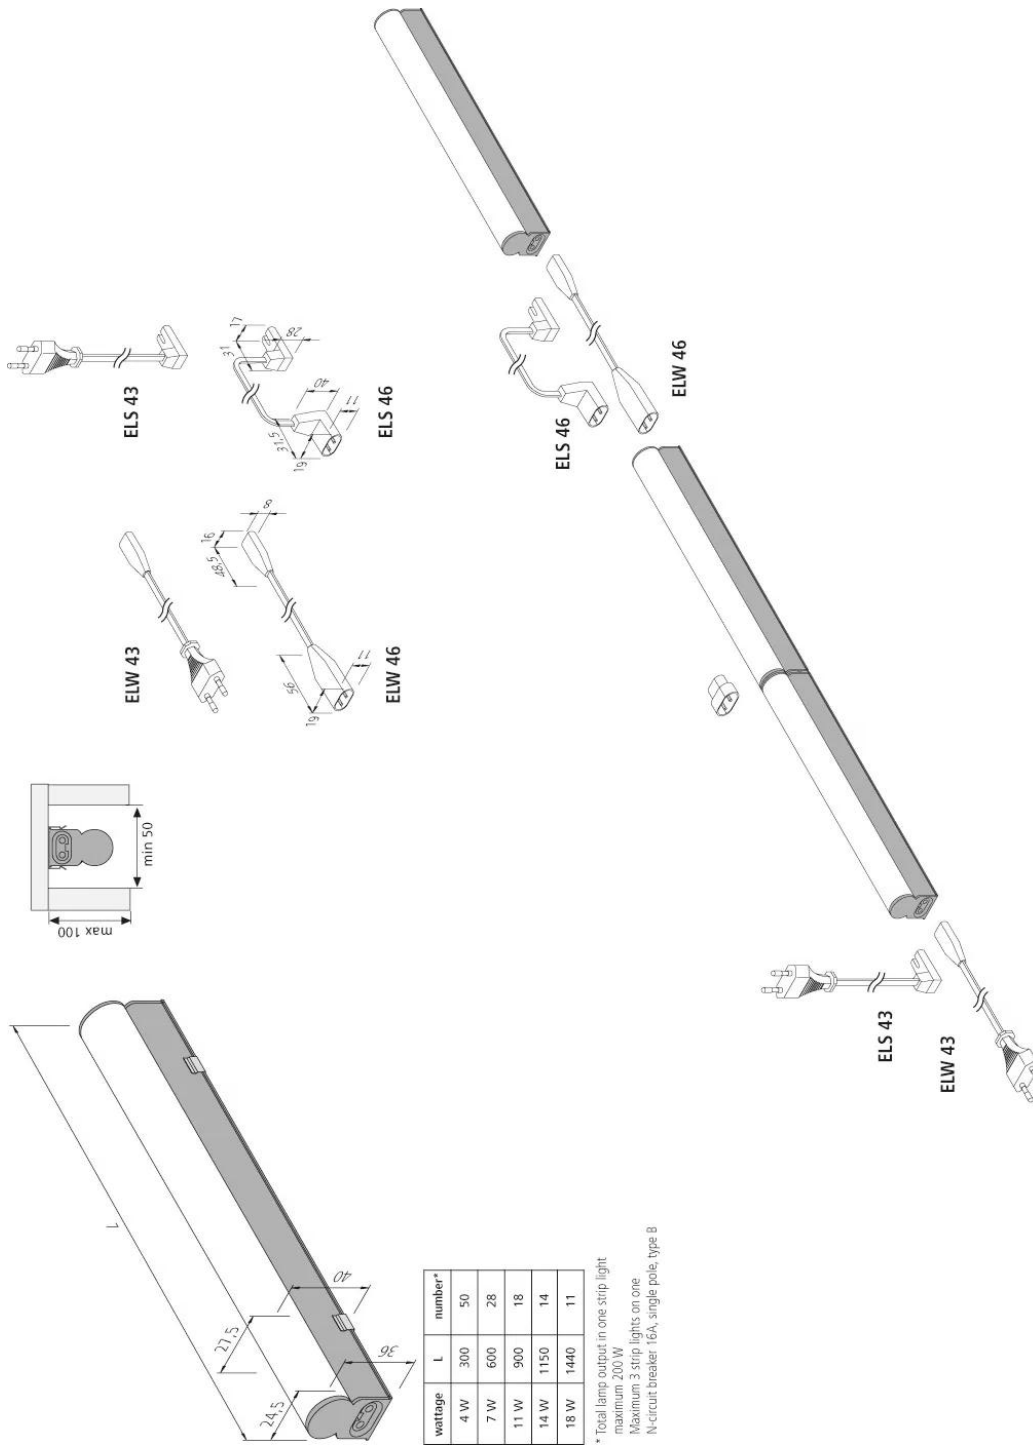

wattage	L	number*
4 W	300	50
7 W	600	28
11 W	900	18
14 W	1150	14
18 W	1440	11

* Total lamp output in one strip light
maximum 200 W
Maximum 3 strip lights on one
N-circuit breaker: 16A, single pole, type B