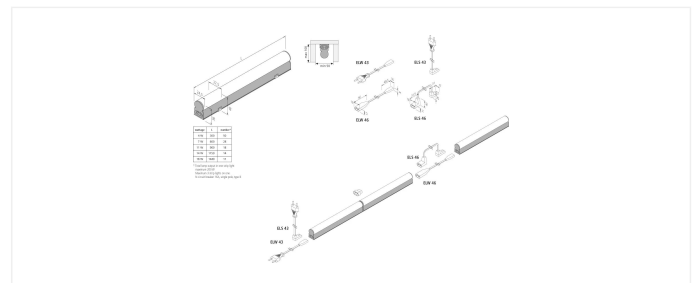

### Description:

Even in confined spaces, our extremely compact LED line luminaire with 230V guarantees best performance. Thanks to small, rigid connectors, the light strip convinces with minimal luminaire spacing. The result speaks for itself: a warm light colour at approx. 3000K. Easy mounting with the enclosed clip fasteners optimises handling of the LED linear luminaire. The batten luminaire is rounded off by horizontal connection cables - making it suitable for a variety of application situations.

- Connection:** 220 - 240V / 50 - 60Hz
- Life:** L70/B10 >= 50.000h
- Light colour:** 3000K warm white
- Beam angle:** 170°
- Energy efficiency:** LED 118 lm/W; luminaire: 1100 lm/m (90 lm/W)
- Energy efficiency class:** F
- Colour rendering:** Ra/CRI >= 80
- Symbols:** CE, MM, IP20, SK II
- EAN-No.:** 4,05E+12
- Weight:** 0,15 kg

### Special features:

- rigid connector for minimum spacing between luminaires included

### EcoLite F

	170°	Ø	ww	nw
0,5m		825	1400 lx	1500 lx
1,0m		1650	350 lx	375 lx
1,5m		2475	156lx	167 lx
2,0m		3300	88 lx	94 lx
2,5m		4125	56 lx	60 lx

**Order number:**  
20202980302

limited availability