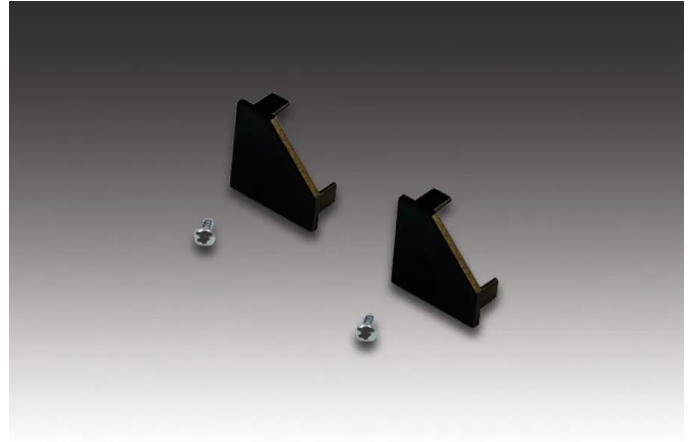

Corner Profile

Plastic Front cover LED Corner Profile 19mm

Description:

front cover LED corner profile 19mm, black lacquered, break-away opening for supply cable, set of 2 with screws

EAN-No.: 4,05E+12

Weight: 0,003 kg

Special features:

- For screwing, gluing or with magnetic tape. Also suitable for gluing on a glass bottom.

Order number:
61500031033

article in stock

available versions

Choose from the options below. The currently selected one is highlighted in color.

article number	description	colour of housing
61500031301	LED Corner Profile 10mm 45° 1m	Anodized aluminium
61500032003	LED Corner Profile 19mm 1m	Black
61500032063	LED Corner Profile 19mm 2,95m set of 5	Black
61500031033	Front cover LED Corner Profile 19mm	Black
61500032001	LED Corner Profile 19mm 1m	Anodized aluminium
61500032061	LED Corner Profile 19mm 2,95m set of 5	Anodized aluminium
61500031031	Front cover LED Corner Profile 19mm	Anodized aluminium