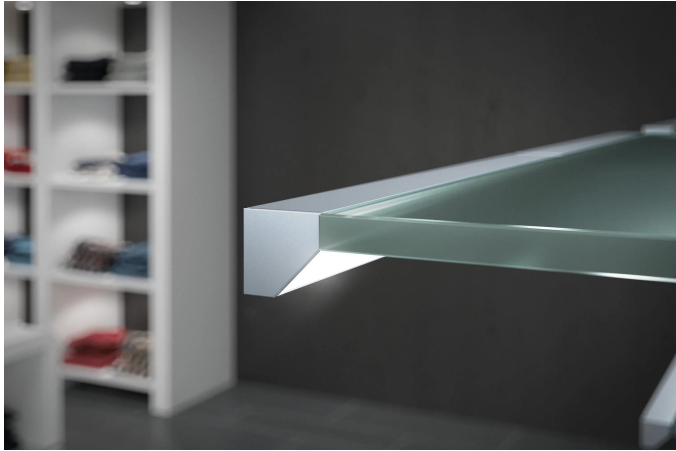

Corner Profile

Plastic Front cover LED Corner Profile 19mm

Description:

front cover LED corner profile 19mm, black lacquered, break-away opening for supply cable, set of 2 with screws

EAN-No.: 4,05E+12

Weight: 0,003 kg

Special features:

- For screwing, gluing or with magnetic tape. Also suitable for gluing on a glass bottom.

Order number:
61500031033

article in stock

available versions

Choose from the options below. The currently selected one is highlighted in color.

article number	description	colour of housing
61500031301	LED Corner Profile 10mm 45° 1m	Anodized aluminium
61500032003	LED Corner Profile 19mm 1m	Black
61500032063	LED Corner Profile 19mm 2,95m set of 5	Black
61500031033	Front cover LED Corner Profile 19mm	Black
61500032001	LED Corner Profile 19mm 1m	Anodized aluminium
61500032061	LED Corner Profile 19mm 2,95m set of 5	Anodized aluminium
61500031031	Front cover LED Corner Profile 19mm	Anodized aluminium