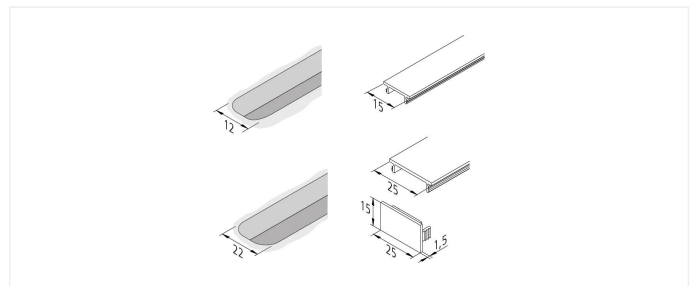

## Cover Profile

Plastic LED Cover Profile 15mm 1m, highly matt

### Description:

LED cover profile 15mm, highly matt, to cover the 12mm wide and 12mm deep milling groove

EAN-No.: 4051268112666

Weight: 0,03 kg

### Special features:

- to cover the 12 or 22mm milling groove or in combination with various aluminium profiles

Order number:  
20301280510

article in stock