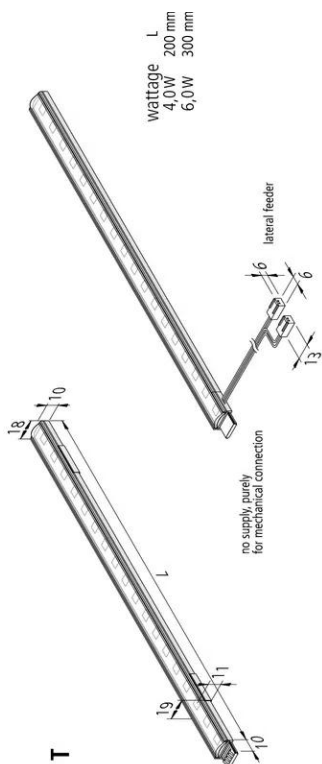

LED Power-Stick T