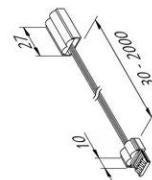

LED Power-Stick TF

connecting cable
LED Twin-Stick 2