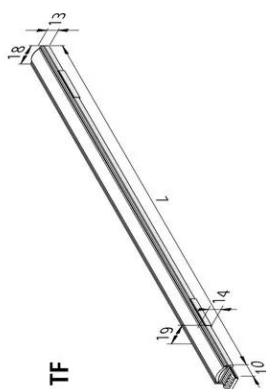

LED Power-Stick TF