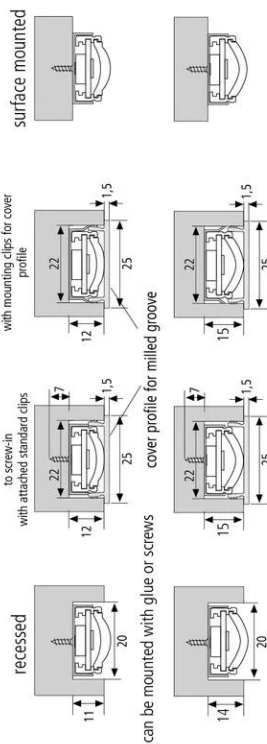

LED Power-Stick TF