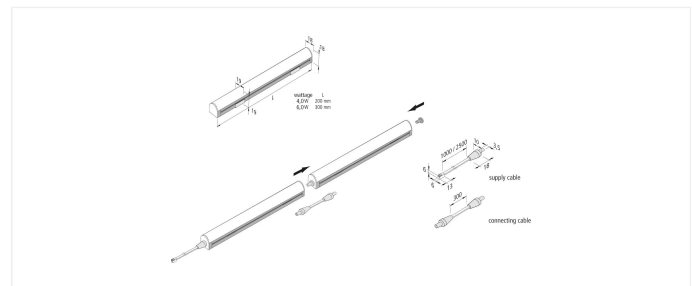

Evo-Stick F2

Powerful, pluggable, homogeneous linear luminaire 24V DC with IP65 LED Evo-Stick F2 300mm 42 LED 6W nw

Description:

Pluggable LED stick with planar light in an aluminum profile, colour appearance neutral white approx. 4000K, easy installation with attached clips, simply connect the supply cable and connect the LED Sticks up to 3m, optional accessories: dim controller with remote control, DALI, ZigBee or WiFi app

Connection:	LED-Trafo DC 24V
Life:	L70/B10 >= 50.000h
Light colour:	4000K neutral white
Beam angle:	140°
Energy efficiency:	LED 129 lm/W; luminaire: 1900 lm/m (95 lm/W)
Energy efficiency class:	F
Colour rendering:	Ra/CRI >= 90
Symbols:	CE, MM, IP65, SK III
EAN-No.:	4,05E+12
Weight:	0,072 kg

Special features:

- o max. 60W or 3m per supply cable
- o quick and easy installation due to double-sided adhesive tape
- o with IP65, suitable for applications requiring higher ingress protection (general humidity, bathroom, kitchen, shops), but only for indoor use
- o halogen-free cables

Evo-Stick F2

	140°	Ø	Meat R	xw	ww	nw
0,5m		670	1424 lx	2236 lx	2260 lx	2360 lx
1,0m		1340	356 lx	559 lx	565 lx	590 lx
1,5m		2010	158 lx	248 lx	251 lx	262 lx
2,0m		2680	89 lx	140 lx	141 lx	148 lx
2,5m		3350	57 lx	89 lx	90 lx	94 lx