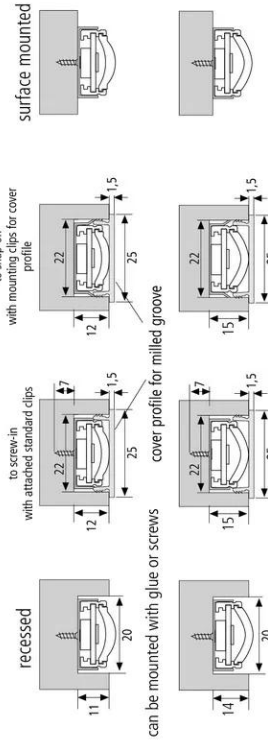

LED Power-Stick TF