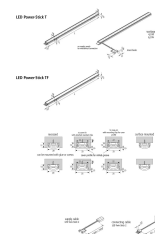

Power-Stick T

Powerful, pluggable linear luminaire 24V DC LED Power-Stick T 300mm 18 LED 6W nw SE 2,5m

Description:

Plug-in LED stick without dark zones in aluminium profile, colour appearance neutral white approx.4000K, easy mounting by enclosed clips, supply cable easy to attach and up to 3m of sticks or one stick SE (with lateral feeder) for continuous strip lighting, accessories available: dimmable transformer with radio telecontrol or 1-10V Dimmer, push switch, cover and milled profile for complete recessing in wood

Connection: LED-Trafo DC 24V
Life: L70/B10 >= 60.000h
Light colour: 4000K neutral white
Beam angle: 85°
Energy efficiency: LED 113 lm/W; luminaire: 1505 lm/m (75 lm/W)
Energy efficiency class: G
Colour rendering: Ra/CRI >= 95
Symbols: CE, MM, UL, IP20, SK III
EAN-No.: 4,05E+12
Weight: 0,11 kg

Special features:

- max. 60 W or 3m per supply cable
- without dark zones
- LED Stick with lateral feeder for continuous strip lighting

Power-Stick T

	85°	Ø	xw	ww	nw	cw
0,5m		560	4000 lx	4080 lx	4260 lx	4480 lx
1,0m		1120	1000 lx	1020 lx	1065 lx	1120 lx
1,5m		1680	444 lx	453 lx	473 lx	498 lx
2,0m		2240	250 lx	255 lx	266 lx	280 lx
2,5m		2800	160 lx	163 lx	170 lx	179 lx