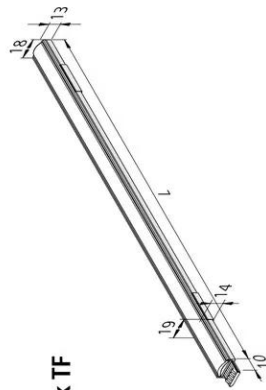

LED Power-Stick TF