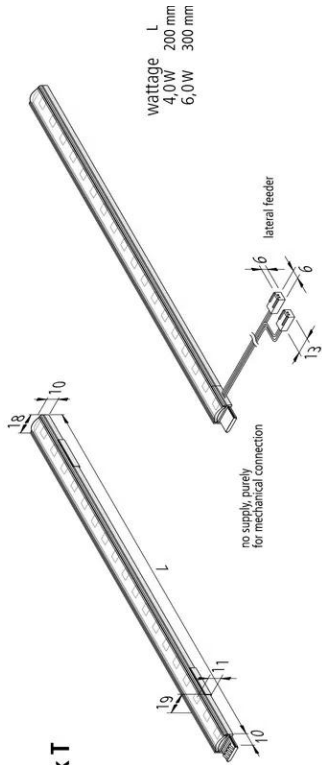

LED Power-Stick T