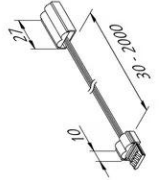

LED Power-Stick TF

connecting cable
LED Twin-Stick 2