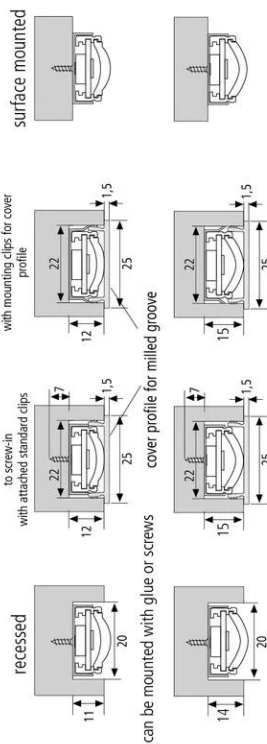

Power-Stick T

Powerful, pluggable linear luminaire 24V DC LED Power-Stick T 300mm 18 LED 6W xw

Description:

Plug-in LED stick without dark zones in aluminium profile, colour appearance extra warm white approx.2700K, easy mounting by enclosed clips, supply cable easy to attach and up to 3m of sticks or one stick SE (with lateral feeder) for continuous strip lighting, accessories available: dimmable transformer with radio telecontrol or 1-10V Dimmer, push switch, cover and milled profile for complete recessing in wood

Special features:

- max. 60 W or 3m per supply cable
- without dark zones
- LED Stick with lateral feeder for continuous strip lighting

Power-Stick T

	85°	Ø	xw	ww	nw	cw
0,5m		560	4000 lx	4080 lx	4260 lx	4480 lx
1,0m		1120	1000 lx	1020 lx	1065 lx	1120 lx
1,5m		1680	444 lx	453 lx	473 lx	498 lx
2,0m		2240	250 lx	255 lx	266 lx	280 lx
2,5m		2800	160 lx	163 lx	170 lx	179 lx

Order number:
20202390204

article in stock

available versions

Choose from the options below. The currently selected one is highlighted in color.

article number	description	light colour
20202390104	LED Power-Stick T 200mm 12 LED 4W xw	2700K extra warm white
20202390204	LED Power-Stick T 300mm 18 LED 6W xw	2700K extra warm white
20202390214	LED Power-Stick T 300mm 18 LED 6W xw SE 2,5m	2700K extra warm white
20202390102	LED Power-Stick T 200mm 12 LED 4W ww	3000K warm white
20202390202	LED Power-Stick T 300mm 18 LED 6W ww	3000K warm white
20202390103	LED Power-Stick T 200mm 12 LED 4W nw	4000K neutral white
20202390203	LED Power-Stick T 300mm 18 LED 6W nw	4000K neutral white
20202390213	LED Power-Stick T 300mm 18 LED 6W nw SE 2,5m	4000K neutral white

LED Power-Stick T

LED Power-Stick TF

connecting cable LED Twin-Stick 2

supply cable LED Twin-Stick 2