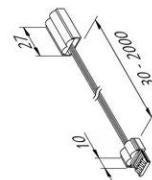

LED Power-Stick TF

connecting cable LED Twin-Stick 2