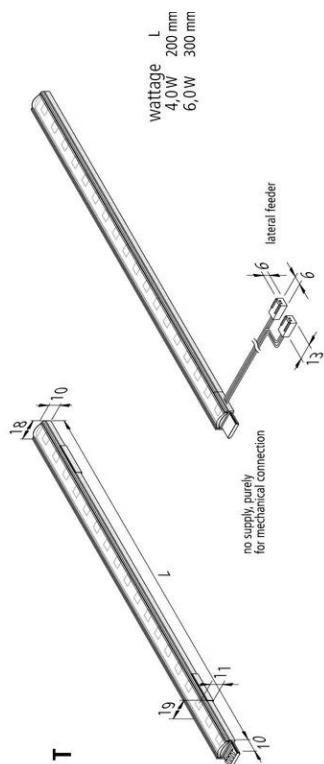

LED Power-Stick T