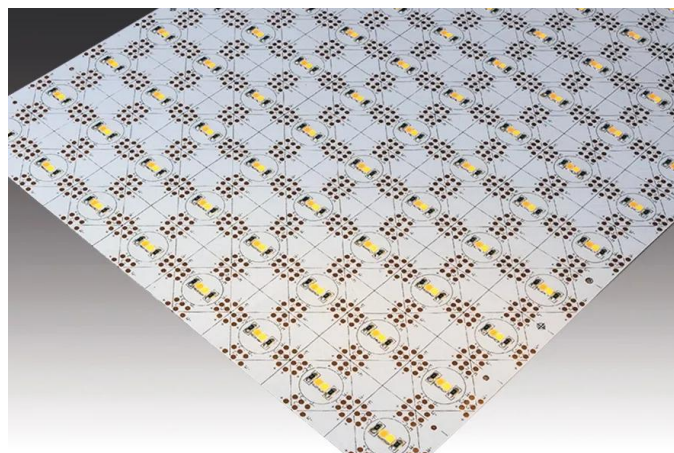

FM 3

Self-adhesive module that can be cut to size Dynamic FM 3-LED 16W (2x 128 LED)

Description:

LED module for backlight applications, colour appearance adjustable between approx. 2700K and 5000K, quick and easy installation with double-sided adhesive tape, supply cable 2,5m with LED 24 plug

Connection: LED-Trafo DC 24V
Life: L70/B10 >= 40.000h
Light colour: 2700 - 5000K (Dynamic) adjustable
Beam angle: 120°
Energy efficiency: LED 125 lm/W; luminaire: 1560 lm
Energy efficiency class: F
Colour rendering: Ra/CRI >= 80
Symbols: CE, MM, IP20, SK III
EAN-No.: 4,05E+12
Weight: 0,14 kg

Special features:

- 8 units (128W) per squaremeter are required (min. distance between seating and diffusor = FM 3: 30mm)
- easy installation due to adhesive tape

Order number:
61001583001

article in stock

available versions

Choose from the options below. The currently selected one is highlighted in color.

article number	description	connection system	energy efficiency	light colour
61001582103	FM 3 Basic-LED 16W nw (128 LED)	LED 24	LED 125 lm/W; luminaire: 1760 lm	4000K neutral white
61001581203	FM 3-LED 32W nw (128 LED)	LED 24	LED 125 lm/W; luminaire: 3310 lm	4000K neutral white
61001583001	Dynamic FM 3-LED 16W (2x 128 LED)	Dynamic	LED 125 lm/W; luminaire: 1560 lm	2700 - 5000K (Dynamic) adjustable
61001584001	RGB FM 3-LED 32W (300 LED)	RGB	LED 33 lm/W; luminaire: 824 lm	coloured (RGB) adjustable