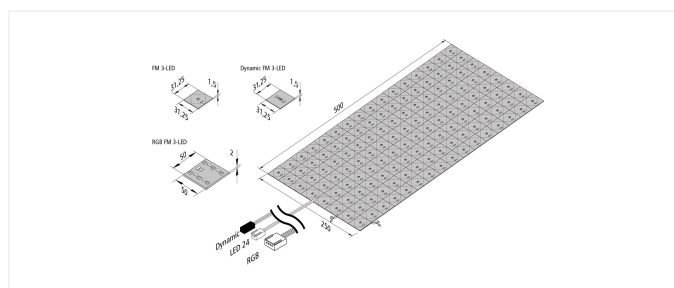

FM 3

Self-adhesive module that can be cut to size Dynamic FM 3-LED 16W (2x 128 LED)

Description:

LED module for backlight applications, colour appearance adjustable between approx. 2700K and 5000K, quick and easy installation with double-sided adhesive tape, supply cable 2,5m with LED 24 plug

Connection: LED-Trafo DC 24V
Life: L70/B10 >= 40.000h
Light colour: 2700 - 5000K (Dynamic) adjustable
Beam angle: 120°
Energy efficiency: LED 125 lm/W; luminaire: 1560 lm
Energy efficiency class: F
Colour rendering: Ra/CRI >= 80
Symbols: CE, MM, IP20, SK III
EAN-No.: 4,05E+12
Weight: 0,14 kg

Special features:

- 8 units (128W) per squaremeter are required (min. distance between seating and diffusor = FM 3: 30mm)
- easy installation due to adhesive tape

Order number:
61001583001

article in stock