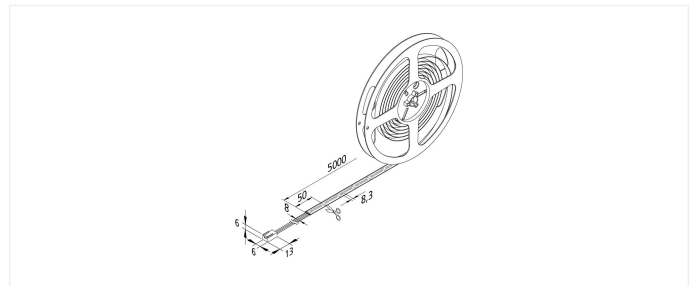

Basic-Tape S

Self-adhesive, silicone coated, ingress protection IP54 Set of 1 LED Basic-Tape S 3000mm 25,9W nw + transformer 30W

Description:

Flexible LED tape with silicon protection on roll, colour appearance neutral white 4000K, quick and easy installation due to 3M double-sided adhesive tape, supply cable 2,5m already attached, the tape can be shortened at 50mm (see marking). optional accessories: glass edge profile for lateral light supply of glass panes, corner profiles, cover profiles, milled profiles or mounting profiles, controller with radio remote control DALI, ZigBee or WiFi app

Light colour: 4000K neutral white

Energy efficiency: LED: 129 lm/W; luminaire: 780 lm/m (98 lm/W)

EAN-No.: 4,05E+12

Weight: 0,485 kg

Special features:

- max. 6m per supply cable
- quick and easy installation due to double-sided adhesive tape
- tapes can be shortened at 50mm intervals according to the marks on the front side)
- after removing the silicone layer from the connection pad the strips can be connected with the clips and connecting cables (now IP20 only)
- the power (W) of partial sections cannot be calculated linearly, please refer to the configurator!
- with IP54, suitable for applications requiring higher ingress protection (general humidity, bathroom, kitchen, shops). The silicone compound assures an additional mechanical protection e.g. for frequent cleaning work.