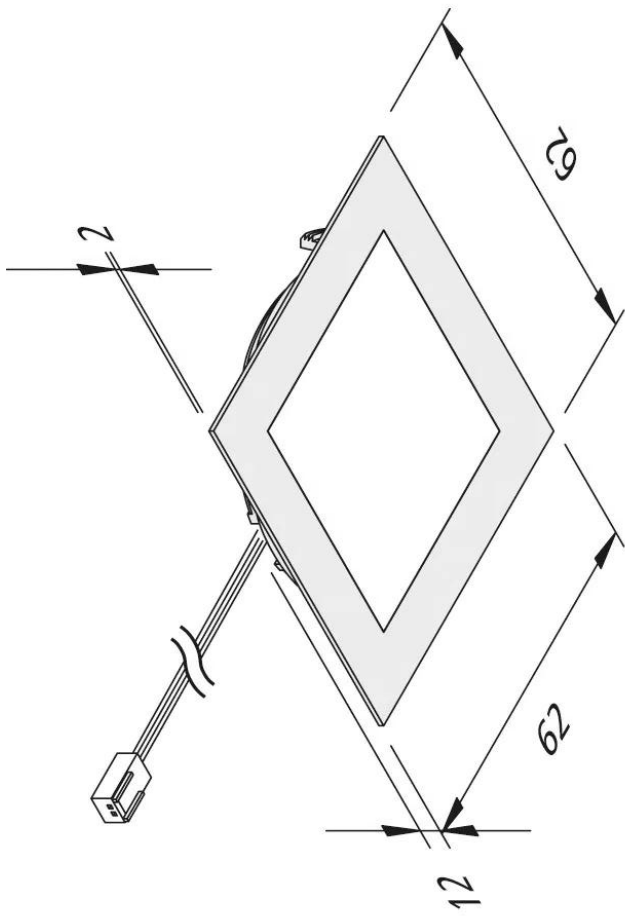

FAQ 58

12mm flat metal recessed furniture luminaire square, pluggable set of 3 FAQ 58-LED 3W ww stainless steel look

Description:

LED recessed downlights with surface light as a set of 3, metal housing, connecting cable 2.5m with LED 24 plug can be plugged into the downlight, light color warm white approx. 3000K, incl. ready-to-plug 15W transformer, quick and easy installation by snap hooks, optional accessories: Dimm controller with radio remote control, Alexa, WiFi, DALI, ZigBee, Casambi, sonar or 1-10V dimmer

Connection: LED-Trafo DC 24V
Life: L70/B10 >= 60.000h
Light colour: 3000K warm white
Beam angle: 115°
Energy efficiency: LED: 120 lm/W; luminaire: 225 lm (75 lm/W)
Energy efficiency class: G
Colour rendering: Ra/CRI >= 93
Symbols: CE, MM, IP44, SK III
EAN-No.: 4,05E+12
Weight: 0,47 kg

Special features:

- housing in metal construction
- flush mounting in 16mm panels
- no visible luminous spots

FAQ 58

	115°	Ø	ww	nw
0,5m		640	352 lx	376 lx
1,0m		1280	88 lx	94 lx
1,5m		1920	39 lx	42 lx
2,0m		2560	22 lx	24 lx
2,5m		3200	14 lx	15 lx

Drilling hole

58mm

Order number:
61060431002

limited availability

available versions

Choose from the options below. The currently selected one is highlighted in color.

article number	description	light colour
20203158002	FAQ 58-LED 3W ww stainless steel look	3000K warm white
61060431002	set of 3 FAQ 58-LED 3W ww stainless steel look	3000K warm white
61060431003	set of 3 FAQ 58-LED 3W nw stainless steel look	4000K neutral white
61060451002	set of 5 FAQ 58-LED 3W ww stainless steel look	3000K warm white
61060451003	set of 5 FAQ 58-LED 3W nw stainless steel look	4000K neutral white
20203153003	FAQ 58-LED 3W nw black	4000K neutral white
61060431302	set of 3 FAQ 58-LED 3W ww black	3000K warm white
61060451302	set of 5 FAQ 58-LED 3W ww black	3000K warm white