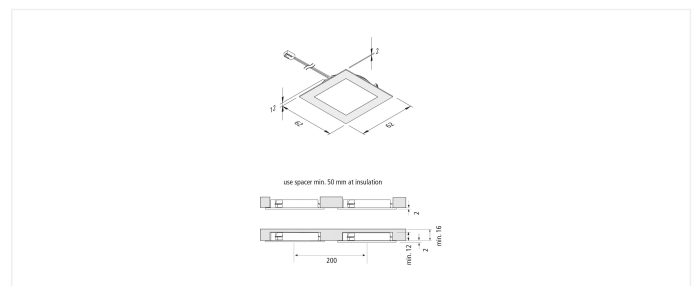

Drilling hole

58mm