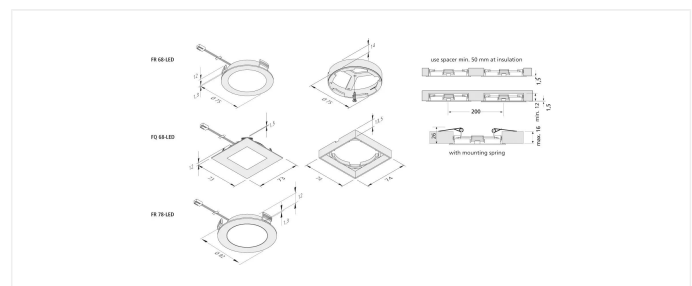

Drilling hole

68mm