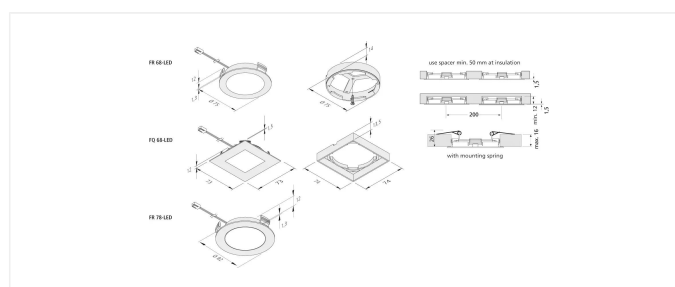

Drilling hole

68mm