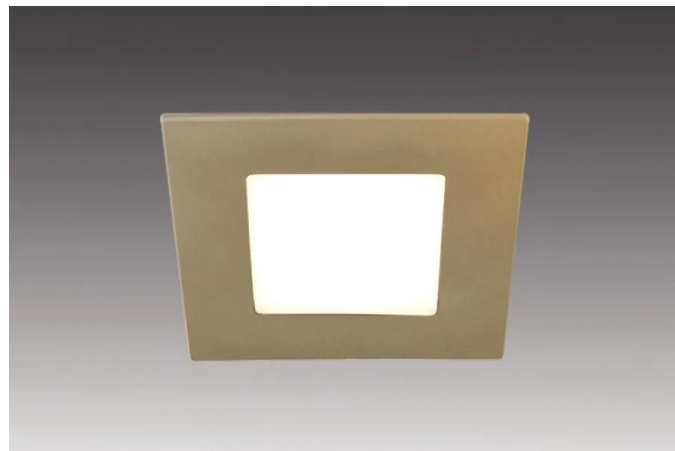

FQ 68

Flat recessed luminaire square set of 3 FQ 68-LED 4W ww stainless steel look

Description:

LED recessed spotlight with planar light as a set of 3, plastic housing, connecting cable 2.5m with LED 24-plug, incl. 15W transformer, light color warm white approx. 3000K, quick and easy installation with snap-in hooks, optional accessories: dim controller with remote control, DALI or 1-10V dimmer, mounting spring for a secure hold in lightweight ceilings, surface-mounting ring for installation without mounting hole

Connection: LED-Trafo DC 24V
Life: L70/B10 >= 50.000h
Light colour: 3000K warm white
Beam angle: 110°
Energy efficiency: LED: 113 lm/W; luminaire: 270 lm (68 lm/W)
Energy efficiency class: G
Colour rendering: Ra/CRI >= 93
Symbols: CE, MM, UL, IP44, SK III
EAN-No.: 4,05E+12
Weight: 0,395 kg

Special features:

- flush mounting in 16mm panels
- no visible luminous spots

FR-/FQ 68/78

	110°	Ø	xw	ww	nw
0,5m		620	416 lx	440 lx	440 lx
1,0m		1240	104 lx	110 lx	110 lx
1,5m		1860	46 lx	49 lx	49 lx
2,0m		2480	26 lx	28 lx	28 lx
2,5m		3100	17 lx	18 lx	18 lx