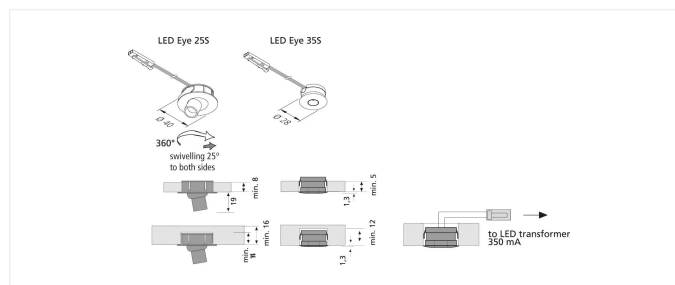

Drilling hole

25mm