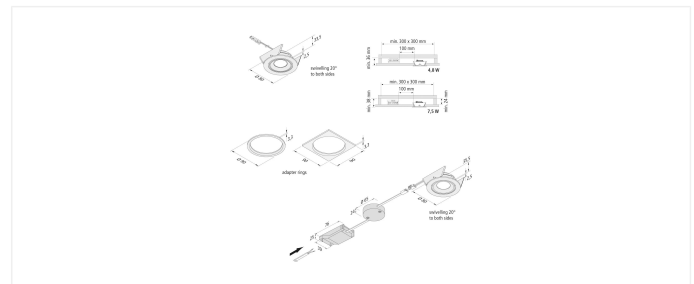

Drilling hole

68-74mm (ohne Ring) , 68-84mm (mit Ring)