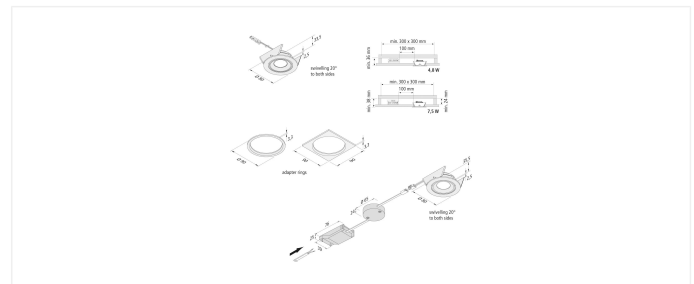

SR 68 7,5 W

Swivel and tilt recessed ceiling spotlight for 68-80mm ceiling cut-out SR 68-LED Set 7,5W 30° xw matt chrome

Description:

Swiveling LED recessed spotlight, metal housing, incl. dimmable LED transformer with terminal clamp for 230V with integrated through-wiring, quick and easy installation by spring clips, light color extra warm white approx. 2700K, gimbal swivel by 20° each, dimmable with phase dimmer (recommended: Busch Jaeger 6513U or Jung 225TDE)

Connection: LED-Trafo DC 350 / 230 / 700mA
Life: L70/B10 >= 70.000h
Light colour: 2700K extra warm white
Beam angle: 30°
Energy efficiency: LED: 120 lm/W luminaire 800 lm (107 lm/W incl. transformer)

Energy efficiency class: E

Colour rendering: Ra/CRI >= 93
Symbols: CE, MM, IP44, UGR<19, SK III
EAN-No.: 4,05E+12
Weight: 0,26 kg

Special features:

- swivels and tilts 20° to both sides
- metal casing: incl. round, small transformer for the flat inserted ceiling
- suitable for screen workstations! (UGR < 19)

SR 68 7,5W

30°	Ø	xw	ww	nw
0,5m	250	6320 lx	7640 lx	8280 lx
1,0m	500	1580 lx	1910 lx	2070 lx
1,5m	750	702 lx	849 lx	920 lx
2,0m	1000	395 lx	478 lx	518 lx
2,5m	1250	253 lx	306 lx	331 lx

Drilling hole

68-74mm (ohne Ring) , 68-84mm (mit Ring)