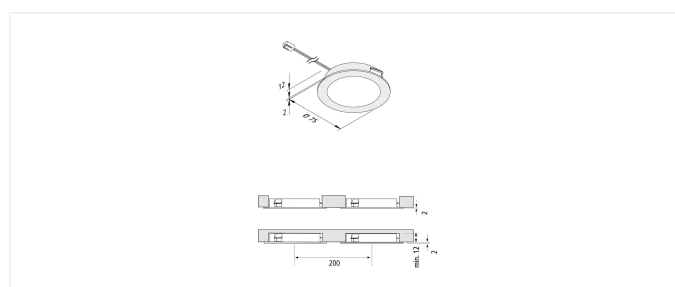

Agujero

68mm