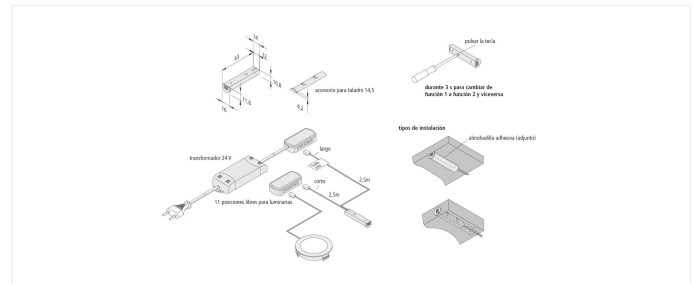

Particularidades:

- motion operates switch or motion of door operates switch?
- function 1 (as supplied): the first time the switch senses motion it turns on the light, and the second time it turns it off again
- function 2 (short key press, see drawing): opening the door automatically switches the light on – and closing the door switches it off again (combination of several IR switches possible, e.g. for a wide sliding door)
- the brightness which is adjusted in function 1 will be retained after changing into function 2
- the connected LED luminaire is dimmable if the human hand or an object remains inside the detection range of the IR sensor (only in function 1).
- suitable for switching LED luminaires 24V
- for 14,5mm drill hole or to stick on with enclosed adhesive pad
- distance between the closed door and IR sensor should be up to 50mm (depending on surface)
- a keystroke of approx. 6 sec. deactivates or activates the dim and memory function

Agujero

14,5mm