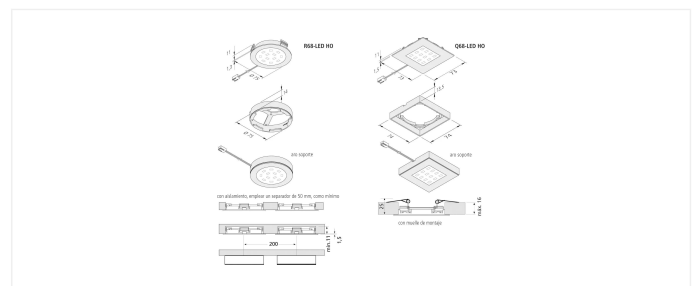

### Descripción:

Square recessed LED spotlight for 68mm bore as set of 3, plastic housing, connecting cable 2.5m with LED 24-plug, incl. 15W transformer, light color warm white approx. 3000K, quick and easy installation with snap-in hooks, optional accessories: mounting spring for a secure hold in lightweight ceilings, surface-mounting ring for installation without mounting hole

### Particularidades:

- flush mounting in 16mm panels

### R 68 HO / Q 68 HO

	110°	Ø	ww	nw
0,5m		620	532 lx	532 lx
1,0m		1240	133 lx	133 lx
1,5m		1860	59 lx	59 lx
2,0m		2480	33 lx	33 lx
2,5m		3100	21 lx	21 lx

### Agujero

68mm

N.º de artículo:  
61054933802

disponibilidad restringida probable