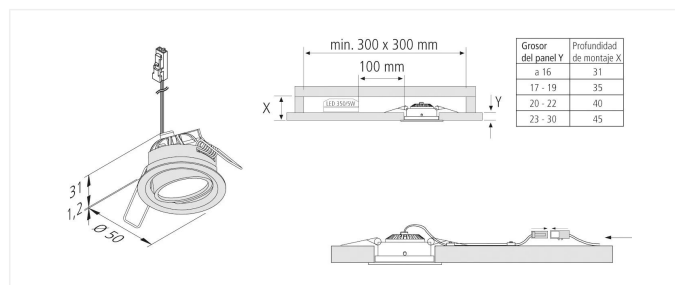

Agujero

45mm