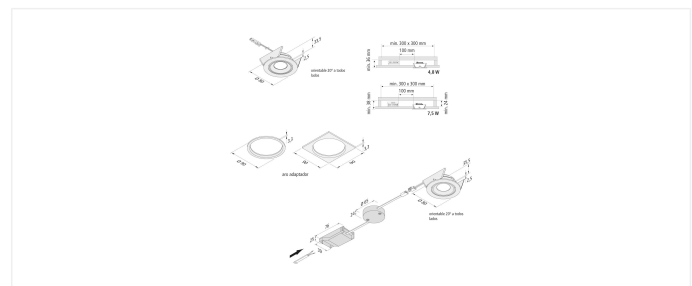

SR 68

Swivel and tilt recessed ceiling spotlight for 68-80mm ceiling cut-out SR 68-LED Set 7,5W 30° nw stainless steel look

Descripción:

Swiveling LED recessed spotlight, metal housing, incl. dimmable LED transformer with terminal clamp for 230V with integrated through-wiring, quick and easy installation by spring clips, light color neutral white approx. 4000K, gimbal swivel by 20° each, dimmable with phase dimmer (recommended: Busch Jaeger 6513U or Jung 225TDE)

Conexión: LED-Trafo DC 350 / 230 / 700mA
Vida útil: L70/B10 >= 70.000h
Lichtfarbe: 4000K blanco neutro
Ausstrahlungswinkel: 30°
Eficiencia energética: LED: 120 lm/W luminaire 800 lm (107 lm/W incl. transformer)

Energieeffizienzklasse: E
Reproducción de colores: Ra/CRI >= 93
Zeichen: CE, MM, IP44, UGR<19, SK III
EAN-Nr.: 4,05E+12
Gewicht: 0,26 kg

Particularidades:

- swivels and tilts 20° to both sides
- metal casing: incl. round, small transformer for the flat inserted ceiling
- suitable for screen workstations! (UGR < 19)

SR 68 7,5W

30°	Ø	xw	ww	nw
0,5m	250	6320 lx	7640 lx	8280 lx
1,0m	500	1580 lx	1910 lx	2070 lx
1,5m	750	702 lx	849 lx	920 lx
2,0m	1000	395 lx	478 lx	518 lx
2,5m	1250	253 lx	306 lx	331 lx

Agujero

68-74mm (ohne Ring) , 68-84mm (mit Ring)