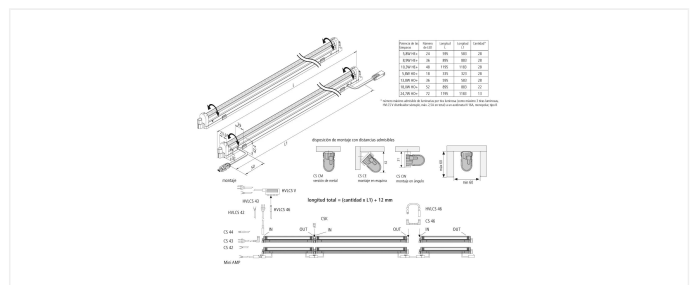

### Descripción:

LED linear luminarie for 230V, rotating 180°, rigid connectors for minimum spacing between luminaires, vertical plug-in system allows later removal from the strip light, solid aluminium casing, easy mounting through enclosed clips, many accessories like horizontal or vertical connection line distributor and flush-type sockets with with small (7,5mm diameter) high-voltage plug-in system ready for connection with Tyco AMP, corner mounting clips 45° or angle mounting clips 90°, colour appearance neutral white appr.4000K

### Particularidades:

- LEDs giratorios 180°
- Conector rígido para distancias mínimas entre luminarias
- Sistema de enchufe vertical permite la extracción posterior de la barra de luz
- Amplio surtido de accesorios

### SlimLite® CS LED HO+

	110°	Ø	xw	ww	nw
0,5m		610	2600 lx	2700 lx	2880 lx
1,0m		1220	650 lx	675 lx	720 lx
1,5m		1830	289 lx	300 lx	320 lx
2,0m		2440	163 lx	169 lx	180 lx
2,5m		3050	104 lx	108 lx	115 lx