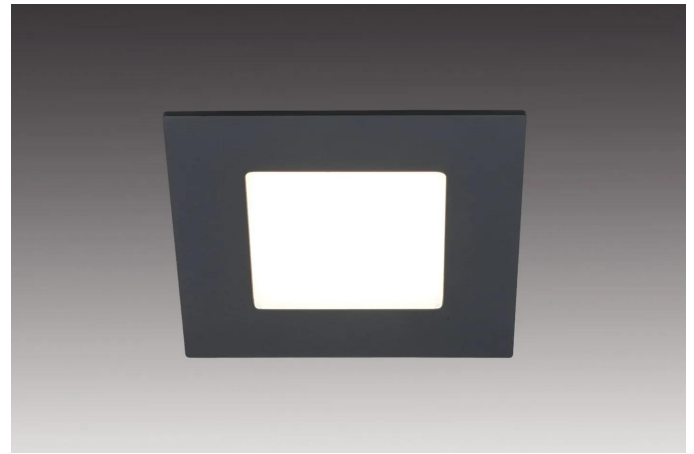

Dynamic FR- / FQ 68/78

Flat recessed luminaire square with adjustable colour appearance Dynamic FQ 68-LED 4W black

Descrizione:

LED recessed spotlight with planar light, plastic housing, connecting cable 2.5m with dynamic plug, light color adjustable between approx. 2700K and 5000K, quick and easy installation with snap-in hooks, optional accessories: mounting spring for a secure hold in lightweight ceilings, surface-mounting ring for installation without mounting hole, control via radio remote control or WiFi controller

Collegamento: LED-Trafo DC 24V
Durata: L70/B10 >= 50.000h
Lichtfarbe: 2700 - 5000K (Dynamic) regolabile
Ausstrahlungswinkel: 110°
Efficienza energetica: LED: 113 lm/W; luminaire: 270 lm (68 lm/W)
Energieeffizienzklasse: G
Resa del colore: Ra/CRI >= 93
Zeichen: CE, MM, UL, IP44, SK III
EAN-Nr.: 4,05E+12
Gewicht: 0,07 kg

Particolarità:

- flush mounting in 16mm panels
- no visible luminous spots
- light colour adjustable between approx. 2700K (xw) and 5000K (cw)

Dynamic FR-/FQ 68-LED

	110°	Ø	ww	nw	cw
0,5m		620	372 lx	400 lx	444 lx
1,0m		1240	93 lx	100 lx	111 lx
1,5m		1860	41 lx	44 lx	49 lx
2,0m		2480	23 lx	25 lx	28 lx
2,5m		3100	15 lx	16 lx	18 lx

Perforazione

68mm

N. articolo:
61001660103

eventualmente disponibili in quantità limitata

Versioni disponibili

Scegli tra le versioni seguenti. Quella attualmente selezionata è evidenziata a colori.

N. articolo	Denominazione	Colore esterno
61001660103	Dynamic FQ 68-LED 4W black	Nero
61001660108	Dynamic FQ 68-LED 4W stainless steel	Aspetto in acciaio inossidabile