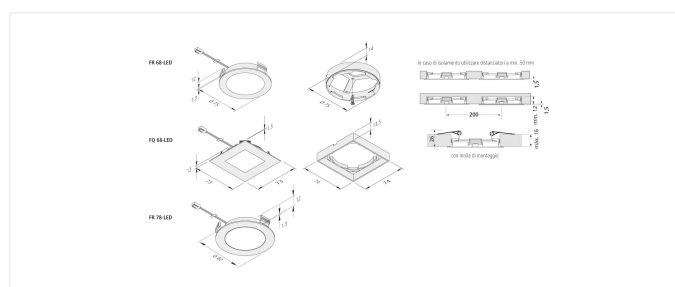

Perforazione

68mm