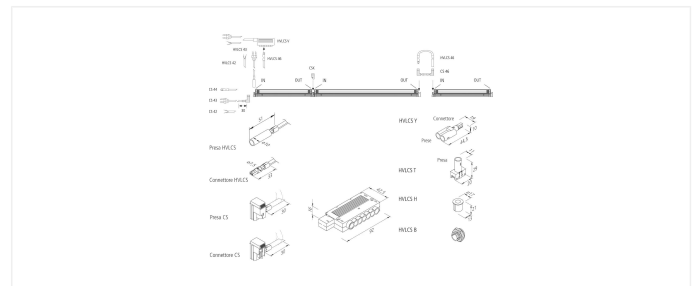

### Descrizione:

mains cable for horizontal snapping on to SlimLite CS lamps, with connection ready Euro plug

**Energieeffizienzklasse:** nicht erforderlich

**Zeichen:** CE, , ENEC10, IP20, SK II

**EAN-Nr.:** 4,05E+12

**Gewicht:** 0,09 kg

**N. articolo:**  
21526031801

Articoli in stock

## Versioni disponibili

Scegli tra le versioni seguenti. Quella attualmente selezionata è evidenziata a colori.

N. articolo	Denominazione	Grado di protezione	Classe di protezione
21526021801	CS 42/1800 mains cable with AE 1,8m	IP20	SK2
21526023001	CS 42/3000 mains cable with AE 3m	IP20	SK2
<b>21526031801</b>	<b>CS 43/1800 mains cable with Euro 1,8m</b>	<b>IP20</b>	<b>SK2</b>
21526031804	CS 43/1800 mains cable with Euro+S 1,8m	IP20	SK2
21526033001	CS 43/3000 mains cable with Schuko 3m	IP20	SK2
21526040501	CS 44/ 500 mains cable with HVLCS 0,5m	IP20	SK2
21526041801	CS 44/1800 mains cable with HVLCS 1,8m	IP20	SK2
21526060101	CS 46/ 150 connecting cable 0,15m	IP20	SK2
21526060301	CS 46/ 300 connecting cable 0,3m	IP20	SK2
21526060601	CS 46/ 600 connecting cable 0,6m	IP20	SK2
21526061201	CS 46/1200 connecting cable 1,2m	IP20	SK2
21526061801	CS 46/1800 connecting cable 1,8m	IP20	SK2
21526000001	CSK connecting coupling	IP20	SK2
21512050701	Adaptor cable XL-plug / CS-socket 0,1m	IP20	SK2
21512050702	Adaptor cable CS-plug / XL-socket 0,1m	IP20	SK2
20204010351	Mounting clip SlimLite CS with magnet, set of 2	-	-
20204010346	CS CM mounting clip metal version	-	-
20204010342	CS CE mounting clip corner mounting 45°	-	-
20204010343	CS CW mounting clip angle mounting 90°	-	-
20204010811	Mounting clip CS white for Vieler T5 profiles	-	-
20204010821	Mounting clip CS white for Vieler T8 profiles	-	-