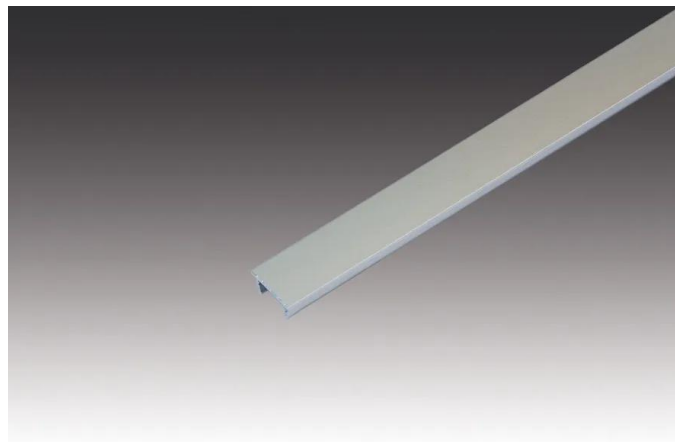

LED-2-Link accessories

Anodized aluminium LED Cover Profile 15mm 1m

Descrizione:

LED cover profile aluminium, for covering between LED-2-Link luminaires

Zeichen: UL

EAN-Nr.: 4,05E+12

Gewicht: 0,073 kg

Perforazione