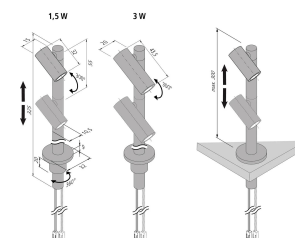

Zeichen: CE, MM, UL, IP20, SK III

EAN-Nr.: 4,05E+12

Gewicht: 0,225 kg

Particolarità:

- height infinitely variable up to 300mm
- 360° rotating and swiveling by 300°
- dimmable (only 1 controller per transformer)

LED Spot 3 W

	38°	Ø	ww	nw
0,5m		290	828 lx	872 lx
1,0m		580	207 lx	218 lx
1,5m		870	92 lx	97 lx
2,0m		1160	52 lx	55 lx
2,5m		1450	33 lx	35 lx

Perforazione

15mm

N. articolo:
20202792102

Articoli in stock

Versioni disponibili