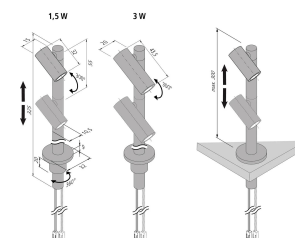

Perforazione

15mm