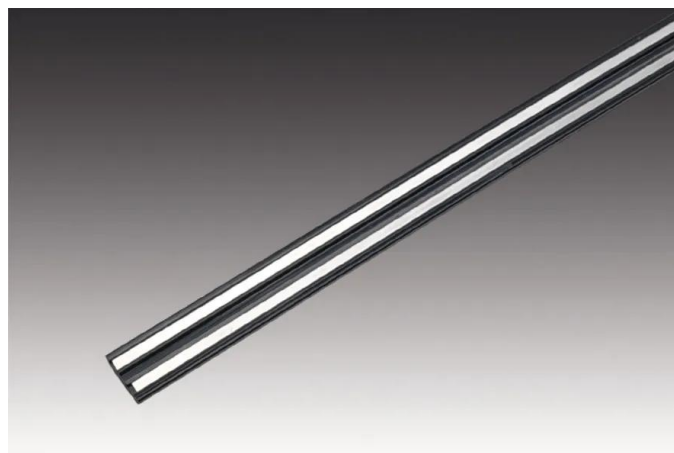

Flat-Track

3.2mm flat retrofittable power supply Flat-Track 1500mm black

Descrizione:

LED power rail, plastic, cuttable to any length, accessories: feeder element, luminaires with adapters, end cap, magnet holding clip

Collegamento: LED-Trafo DC 24V

Zeichen: CE, MM, IP20, SK III

EAN-Nr.: 4051268174022

Gewicht: 0,1 kg

Particolarità:

- for perfect and promotional illumination of shelves without disturbing and visible cables
- easy and time-saving installation without tools by magnet or adhesive fastening
- suitable for all common systems due to a minimal construction height of 3,2 - 3,5mm (max.)
- also ideal for mounting on metal, wooden, glass or mirror backwalls
- flexible and nearly invisible positioning of current collector
- Flat-track available in 2 standard lengths (1500 and 2600mm)
- cuttable to any length

N. articolo:
21803010303

eventualmente disponibili in quantità limitata

Versioni disponibili

Scegli tra le versioni seguenti. Quella attualmente selezionata è evidenziata a colori.

N. articolo	Denominazione	Colore esterno	Collegamento
21803010302	Flat-Track 1500mm grey	grigio	LED-Trafo DC 24V
21803010303	Flat-Track 1500mm black	nero	LED-Trafo DC 24V
21803010402	Flat-Track 2600mm grey	grigio	LED-Trafo DC 24V
21803010403	Flat-Track 2600mm black	nero	LED-Trafo DC 24V
21304119002	Flat-Track end cap grey	grigio	-
21304119003	Flat-Track end cap black	nero	-
21803040102	Flat-Track magnet holding clip grey	grigio	-
21803040103	Flat-Track magnet holding clip black	nero	-
21803020102	Flat-Track feeder element grey	grigio	LED-Trafo DC 24V
21803020103	Flat-Track feeder element black	nero	LED-Trafo DC 24V
21803010301	Flat-Track 1500mm white	bianco	LED-Trafo DC 24V
21803010401	Flat-Track 2600mm white	bianco	LED-Trafo DC 24V
21304119001	Flat-Track end cap white	bianco	-
21803040101	Flat-Track magnet holding clip white	bianco	-
21803020101	Flat-Track feeder element white	bianco	LED-Trafo DC 24V