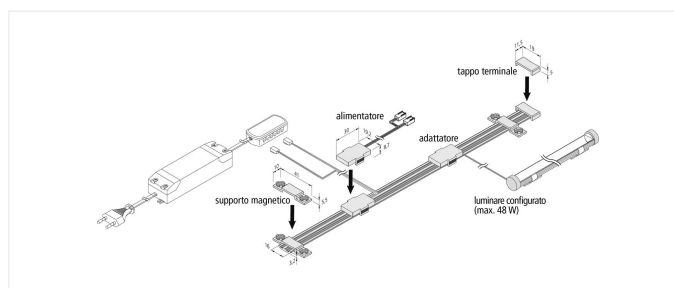

Flat-Track

3.2mm flat retrofittable power supply Flat-Track 1500mm black

Descrizione:

LED power rail, plastic, cuttable to any length, accessories: feeder element, luminaires with adapters, end cap, magnet holding clip

Collegamento: LED-Trafo DC 24V

Zeichen: CE, MM, IP20, SK III

EAN-Nr.: 4051268174022

Gewicht: 0,1 kg

Particolarità:

- for perfect and promotional illumination of shelves without disturbing and visible cables
- easy and time-saving installation without tools by magnet or adhesive fastening
- suitable for all common systems due to a minimal construction height of 3,2 - 3,5mm (max.)
- also ideal for mounting on metal, wooden, glass or mirror backwalls
- flexible and nearly invisible positioning of current collector
- Flat-track available in 2 standard lengths (1500 and 2600mm)
- cuttable to any length

N. articolo:
21803010303

eventualmente disponibili in quantità limitata

Versioni disponibili

Scegli tra le versioni seguenti. Quella attualmente selezionata è evidenziata a colori.

N. articolo	Denominazione	Colore esterno	Collegamento
21803010302	Flat-Track 1500mm grey	grigio	LED-Trafo DC 24V
21803010303	Flat-Track 1500mm black	nero	LED-Trafo DC 24V
21803010402	Flat-Track 2600mm grey	grigio	LED-Trafo DC 24V
21803010403	Flat-Track 2600mm black	nero	LED-Trafo DC 24V
21304119002	Flat-Track end cap grey	grigio	-
21304119003	Flat-Track end cap black	nero	-
21803040102	Flat-Track magnet holding clip grey	grigio	-
21803040103	Flat-Track magnet holding clip black	nero	-
21803020102	Flat-Track feeder element grey	grigio	LED-Trafo DC 24V
21803020103	Flat-Track feeder element black	nero	LED-Trafo DC 24V
21803010301	Flat-Track 1500mm white	bianco	LED-Trafo DC 24V
21803010401	Flat-Track 2600mm white	bianco	LED-Trafo DC 24V
21304119001	Flat-Track end cap white	bianco	-
21803040101	Flat-Track magnet holding clip white	bianco	-
21803020101	Flat-Track feeder element white	bianco	LED-Trafo DC 24V